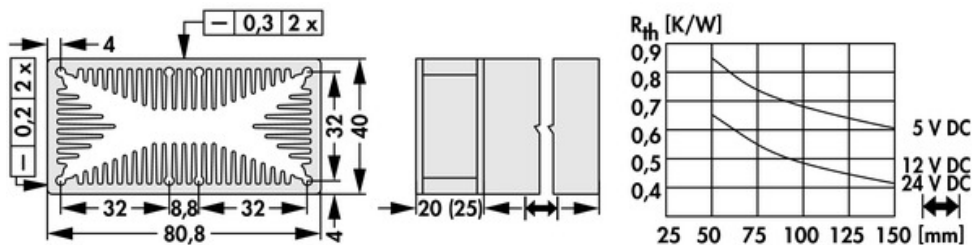

Data sheet Product LAM 4 D 75 24

Cooling aggregates > Miniature cooling aggregates
 40 x 80.8 mm, with axial fan, integrated clamp

Features

width:	80.8 mm
height:	40 mm
length:	75 mm
thermal resistance:	1.15 - 0.65 K/W
operating voltage of the fan motor:	<ul style="list-style-type: none"> • 5 V DC • 12 V DC • 24 V DC
surface:	natural colour anodised

Technical Drawing

Fan

ebmpapst 405, 5 V DC

type:	ebmpapst 405
dimensions:	40x40x20 mm
tension:	5 V DC
power inout:	0.9 W
max. air volume:	10 m ³ /h
temperature range:	-20°C... +70°C
speed:	6,000 min ⁻¹
noise level:	18 dB(A)
weight:	27 g
failure rate (L ₁₀):	L ₁₀ < 50,000 h (40°C) L ₁₀ < 20,000 h (tmax)

ebmpapst 414 JHH, 24 V DC

type:	ebmpapst 414 JHH
dimensions:	40x40x25 mm
tension:	24 V DC
power inout:	3.6 W
max. air volume:	24 m ³ /h
temperature range:	-20°C... +60°C
speed:	13,000 min ⁻¹
noise level:	46 dB(A)
weight:	50 g
failure rate (L ₁₀):	L ₁₀ < 57,500 h (40°C) L ₁₀ < 35,000 h (tmax)

ebmpapst 412 JHH, 12 V DC

type:	ebmpapst 412 JHH
dimensions:	40x40x25 mm
tension:	12 V DC
power inout:	3.3 W

max. air volume:	24 m³/h
temperature range:	-20°C... +60°C
speed:	13,000 min⁻¹
noise level:	46 dB(A)
weight:	50 g
failure rate (L ₁₀):	L₁₀ < 57,500 h (40°C) L₁₀ < 35,000 h (tmax)