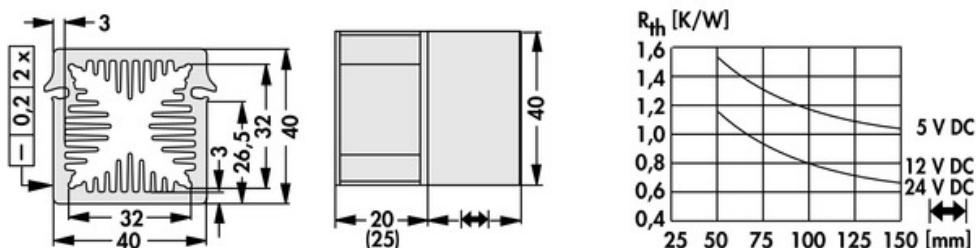

Data sheet Product LAM 4 K 100 24

Cooling aggregates > Miniature cooling aggregates
 40 x 40 mm, with axial fan, integrated clamp

Features

width:	40 mm
height:	40 mm
length:	100 mm
thermal resistance:	1.15 - 0.65 K/W
operating voltage of the fan motor:	<ul style="list-style-type: none"> • 5 V DC • 12 V DC • 24 V DC
surface:	natural colour anodised

Technical Drawing

Fan

ebmpapst 405, 5 V DC

type:	ebmpapst 405
dimensions:	40x40x20 mm
tension:	5 V DC
power inout:	0.9 W
max. air volume:	10 m ³ /h
temperature range:	-20°C... +70°C
speed:	6,000 min ⁻¹
noise level:	18 dB(A)
weight:	27 g
failure rate (L ₁₀):	L ₁₀ < 50,000 h (40°C) L ₁₀ < 20,000 h (tmax)

ebmpapst 412 JHH, 12 V DC

type:	ebmpapst 412 JHH
dimensions:	40x40x25 mm
tension:	12 V DC
power inout:	3.3 W
max. air volume:	24 m ³ /h
temperature range:	-20°C... +60°C
speed:	13,000 min ⁻¹
noise level:	46 dB(A)
weight:	50 g
failure rate (L ₁₀):	L ₁₀ < 57,500 h (40°C) L ₁₀ < 35,000 h (tmax)

ebmpapst 414 JHH, 24 V DC

type:	ebmpapst 414 JHH
dimensions:	40x40x25 mm
tension:	24 V DC
power inout:	3.6 W

max. air volume:	24 m³/h
temperature range:	-20°C... +60°C
speed:	13,000 min⁻¹
noise level:	46 dB(A)
weight:	50 g
failure rate (L ₁₀):	L₁₀ < 57,500 h (40°C) L₁₀ < 35,000 h (tmax)