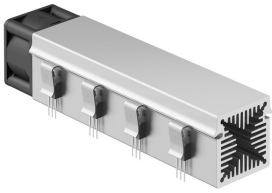

Data sheet Product LAM 4 K 100 24

Cooling aggregates > Miniature cooling aggregates
 40 x 40 mm, with axial fan, integrated clamp

Features

width:	40 mm
height:	40 mm
length:	100 mm
thermal resistance:	1.15 - 0.65 K/W
operating voltage of the fan motor:	<ul style="list-style-type: none"> • 5 V DC • 12 V DC • 24 V DC
surface:	natural colour anodised

Technical Drawing

Fan

ebmpapst 405, 5 V DC

type:	ebmpapst 405
dimensions:	40x40x20 mm
tension:	5 V DC
power inout:	0.9 W
max. air volume:	10 m ³ /h
temperature range:	-20°C... +70°C
speed:	6,000 min ⁻¹
noise level:	18 dB(A)
weight:	27 g
failure rate (L ₁₀):	L ₁₀ < 50,000 h (40°C) L ₁₀ < 20,000 h (tmax)

ebmpapst 412 JHH, 12 V DC

type:	ebmpapst 412 JHH
dimensions:	40x40x25 mm
tension:	12 V DC
power inout:	3.3 W
max. air volume:	24 m ³ /h
temperature range:	-20°C... +60°C
speed:	13,000 min ⁻¹
noise level:	46 dB(A)
weight:	50 g
failure rate (L ₁₀):	L ₁₀ < 57,500 h (40°C) L ₁₀ < 35,000 h (tmax)

ebmpapst 414 JHH, 24 V DC

type:	ebmpapst 414 JHH
dimensions:	40x40x25 mm
tension:	24 V DC
power inout:	3.6 W

max. air volume:	24 m³/h
temperature range:	-20°C... +60°C
speed:	13,000 min⁻¹
noise level:	46 dB(A)
weight:	50 g
failure rate (L ₁₀):	L₁₀ < 57,500 h (40°C) L₁₀ < 35,000 h (tmax)