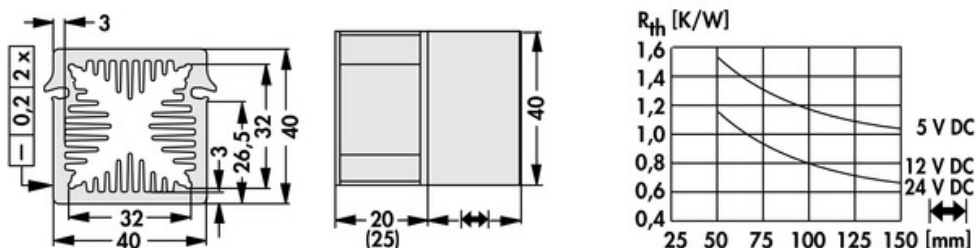

Data sheet Product LAM 4 K 125 12

Cooling aggregates>Miniature cooling aggregates
40 x 40 mm, with axial fan, integrated clamp

Features

width:	40 mm
height:	40 mm
length:	125 mm
thermal resistance:	1.15 - 0.65 K/W
operating voltage of the fan motor:	<ul style="list-style-type: none"> • 5 V DC • 12 V DC • 24 V DC
surface:	natural colour anodised

Technical Drawing

Fan

ebmpapst 405, 5 V DC

type:	ebmpapst 405
dimensions:	40x40x20 mm
tension:	5 V DC
power inout:	0.9 W
max. air volume:	10 m ³ /h
temperature range:	-20°C... +70°C
speed:	6,000 min ⁻¹
noise level:	18 dB(A)
weight:	27 g
failure rate (L ₁₀):	L ₁₀ < 50,000 h (40°C) L ₁₀ < 20,000 h (tmax)

ebmpapst 412 JHH, 12 V DC

type:	ebmpapst 412 JHH
dimensions:	40x40x25 mm
tension:	12 V DC
power inout:	3.3 W
max. air volume:	24 m ³ /h
temperature range:	-20°C... +60°C
speed:	13,000 min ⁻¹
noise level:	46 dB(A)
weight:	50 g
failure rate (L ₁₀):	L ₁₀ < 57,500 h (40°C) L ₁₀ < 35,000 h (tmax)

ebmpapst 414 JHH, 24 V DC

type:	ebmpapst 414 JHH
dimensions:	40x40x25 mm
tension:	24 V DC
power inout:	3.6 W

max. air volume:	24 m³/h
temperature range:	-20°C... +60°C
speed:	13,000 min⁻¹
noise level:	46 dB(A)
weight:	50 g
failure rate (L ₁₀):	L₁₀ < 57,500 h (40°C) L₁₀ < 35,000 h (tmax)