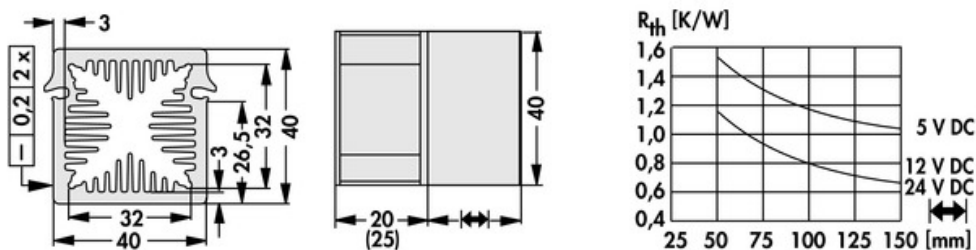

Data sheet Product LAM 4 K 125 24

Cooling aggregates>Miniature cooling aggregates
40 x 40 mm, with axial fan, integrated clamp

Features

width:	40 mm
height:	40 mm
length:	125 mm
thermal resistance:	1.15 - 0.65 K/W
operating voltage of the fan motor:	<ul style="list-style-type: none"> • 5 V DC • 12 V DC • 24 V DC
surface:	natural colour anodised

Technical Drawing

Fan

ebmpapst 405, 5 V DC

type:	ebmpapst 405
dimensions:	40x40x20 mm
tension:	5 V DC
power inout:	0.9 W
max. air volume:	10 m ³ /h
temperature range:	-20°C... +70°C
speed:	6,000 min ⁻¹
noise level:	18 dB(A)
weight:	27 g
failure rate (L ₁₀):	L ₁₀ < 50,000 h (40°C) L ₁₀ < 20,000 h (tmax)

ebmpapst 412 JHH, 12 V DC

type:	ebmpapst 412 JHH
dimensions:	40x40x25 mm
tension:	12 V DC
power inout:	3.3 W
max. air volume:	24 m ³ /h
temperature range:	-20°C... +60°C
speed:	13,000 min ⁻¹
noise level:	46 dB(A)
weight:	50 g
failure rate (L ₁₀):	L ₁₀ < 57,500 h (40°C) L ₁₀ < 35,000 h (tmax)

ebmpapst 414 JHH, 24 V DC

type:	ebmpapst 414 JHH
dimensions:	40x40x25 mm
tension:	24 V DC
power inout:	3.6 W

max. air volume:	24 m³/h
temperature range:	-20°C... +60°C
speed:	13,000 min⁻¹
noise level:	46 dB(A)
weight:	50 g
failure rate (L ₁₀):	L₁₀ < 57,500 h (40°C) L₁₀ < 35,000 h (tmax)