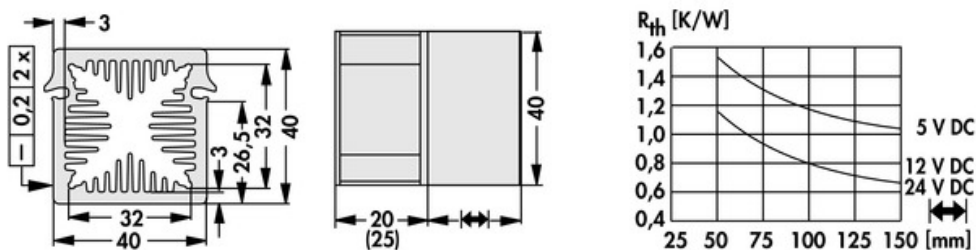

Data sheet Product LAM 4 K 150 12

Cooling aggregates > Miniature cooling aggregates
 40 x 40 mm, with axial fan, integrated clamp

Features

width:	40 mm
height:	40 mm
length:	150 mm
thermal resistance:	1.15 - 0.65 K/W
operating voltage of the fan motor:	<ul style="list-style-type: none"> • 5 V DC • 12 V DC • 24 V DC
surface:	natural colour anodised

Technical Drawing

Fan

ebmpapst 405, 5 V DC

type:	ebmpapst 405
dimensions:	40x40x20 mm
tension:	5 V DC
power inout:	0.9 W
max. air volume:	10 m ³ /h
temperature range:	-20°C... +70°C
speed:	6,000 min ⁻¹
noise level:	18 dB(A)
weight:	27 g
failure rate (L ₁₀):	L ₁₀ < 50,000 h (40°C) L ₁₀ < 20,000 h (tmax)

ebmpapst 412 JHH, 12 V DC

type:	ebmpapst 412 JHH
dimensions:	40x40x25 mm
tension:	12 V DC
power inout:	3.3 W
max. air volume:	24 m ³ /h
temperature range:	-20°C... +60°C
speed:	13,000 min ⁻¹
noise level:	46 dB(A)
weight:	50 g
failure rate (L ₁₀):	L ₁₀ < 57,500 h (40°C) L ₁₀ < 35,000 h (tmax)

ebmpapst 414 JHH, 24 V DC

type:	ebmpapst 414 JHH
dimensions:	40x40x25 mm
tension:	24 V DC
power inout:	3.6 W

max. air volume:	24 m³/h
temperature range:	-20°C... +60°C
speed:	13,000 min⁻¹
noise level:	46 dB(A)
weight:	50 g
failure rate (L ₁₀):	L₁₀ < 57,500 h (40°C) L₁₀ < 35,000 h (tmax)