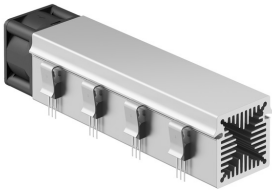

Data sheet Product LAM 4 K 150 12

Cooling aggregates > Miniature cooling aggregates
 40 x 40 mm, with axial fan, integrated clamp

Features

width:	40 mm
height:	40 mm
length:	150 mm
thermal resistance:	1.15 - 0.65 K/W
operating voltage of the fan motor:	<ul style="list-style-type: none"> • 5 V DC • 12 V DC • 24 V DC
surface:	natural colour anodised

Technical Drawing

Fan

ebmpapst 405, 5 V DC

type:	ebmpapst 405
dimensions:	40x40x20 mm
tension:	5 V DC
power inout:	0.9 W
max. air volume:	10 m ³ /h
temperature range:	-20°C... +70°C
speed:	6,000 min ⁻¹
noise level:	18 dB(A)
weight:	27 g
failure rate (L ₁₀):	L ₁₀ < 50,000 h (40°C) L ₁₀ < 20,000 h (tmax)

ebmpapst 412 JHH, 12 V DC

type:	ebmpapst 412 JHH
dimensions:	40x40x25 mm
tension:	12 V DC
power inout:	3.3 W
max. air volume:	24 m ³ /h
temperature range:	-20°C... +60°C
speed:	13,000 min ⁻¹
noise level:	46 dB(A)
weight:	50 g
failure rate (L ₁₀):	L ₁₀ < 57,500 h (40°C) L ₁₀ < 35,000 h (tmax)

ebmpapst 414 JHH, 24 V DC

type:	ebmpapst 414 JHH
dimensions:	40x40x25 mm
tension:	24 V DC
power inout:	3.6 W

max. air volume:	24 m³/h
temperature range:	-20°C... +60°C
speed:	13,000 min⁻¹
noise level:	46 dB(A)
weight:	50 g
failure rate (L ₁₀):	L₁₀ < 57,500 h (40°C) L₁₀ < 35,000 h (tmax)