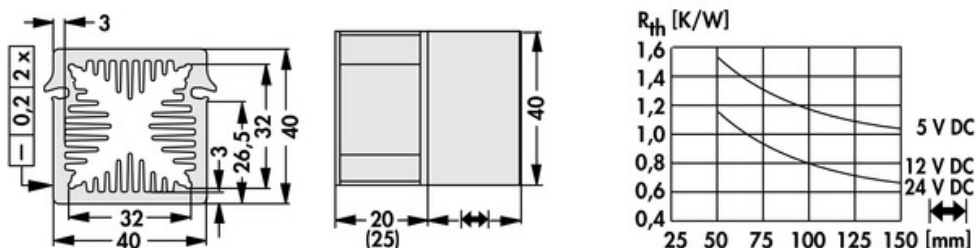

Data sheet Product LAM 4 K 150 5

Cooling aggregates > Miniature cooling aggregates
 40 x 40 mm, with axial fan, integrated clamp

Features

width:	40 mm
height:	40 mm
length:	150 mm
thermal resistance:	1.15 - 0.65 K/W
operating voltage of the fan motor:	<ul style="list-style-type: none"> • 5 V DC • 12 V DC • 24 V DC
surface:	natural colour anodised

Technical Drawing

Fan

ebmpapst 405, 5 V DC

type:	ebmpapst 405
dimensions:	40x40x20 mm
tension:	5 V DC
power inout:	0.9 W
max. air volume:	10 m ³ /h
temperature range:	-20°C... +70°C
speed:	6,000 min ⁻¹
noise level:	18 dB(A)
weight:	27 g
failure rate (L ₁₀):	L ₁₀ < 50,000 h (40°C) L ₁₀ < 20,000 h (tmax)

ebmpapst 412 JHH, 12 V DC

type:	ebmpapst 412 JHH
dimensions:	40x40x25 mm
tension:	12 V DC
power inout:	3.3 W
max. air volume:	24 m ³ /h
temperature range:	-20°C... +60°C
speed:	13,000 min ⁻¹
noise level:	46 dB(A)
weight:	50 g
failure rate (L ₁₀):	L ₁₀ < 57,500 h (40°C) L ₁₀ < 35,000 h (tmax)

ebmpapst 414 JHH, 24 V DC

type:	ebmpapst 414 JHH
dimensions:	40x40x25 mm
tension:	24 V DC
power inout:	3.6 W

max. air volume:	24 m³/h
temperature range:	-20°C... +60°C
speed:	13,000 min⁻¹
noise level:	46 dB(A)
weight:	50 g
failure rate (L ₁₀):	L₁₀ < 57,500 h (40°C) L₁₀ < 35,000 h (tmax)