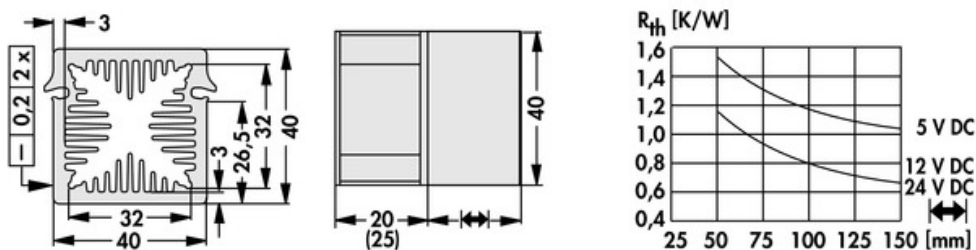

Data sheet Product LAM 4 K 50 12

Cooling aggregates > Miniature cooling aggregates
 40 x 40 mm, with axial fan, integrated clamp

Features

width:	40 mm
height:	40 mm
length:	50 mm
thermal resistance:	1.15 - 0.65 K/W
operating voltage of the fan motor:	<ul style="list-style-type: none"> • 5 V DC • 12 V DC • 24 V DC
surface:	natural colour anodised

Technical Drawing

Fan

ebmpapst 405, 5 V DC

type:	ebmpapst 405
dimensions:	40x40x20 mm
tension:	5 V DC
power inout:	0.9 W
max. air volume:	10 m ³ /h
temperature range:	-20°C... +70°C
speed:	6,000 min ⁻¹
noise level:	18 dB(A)
weight:	27 g
failure rate (L ₁₀):	L ₁₀ < 50,000 h (40°C) L ₁₀ < 20,000 h (tmax)

ebmpapst 412 JHH, 12 V DC

type:	ebmpapst 412 JHH
dimensions:	40x40x25 mm
tension:	12 V DC
power inout:	3.3 W
max. air volume:	24 m ³ /h
temperature range:	-20°C... +60°C
speed:	13,000 min ⁻¹
noise level:	46 dB(A)
weight:	50 g
failure rate (L ₁₀):	L ₁₀ < 57,500 h (40°C) L ₁₀ < 35,000 h (tmax)

ebmpapst 414 JHH, 24 V DC

type:	ebmpapst 414 JHH
dimensions:	40x40x25 mm
tension:	24 V DC
power inout:	3.6 W

max. air volume:	24 m³/h
temperature range:	-20°C... +60°C
speed:	13,000 min⁻¹
noise level:	46 dB(A)
weight:	50 g
failure rate (L ₁₀):	L₁₀ < 57,500 h (40°C) L₁₀ < 35,000 h (tmax)