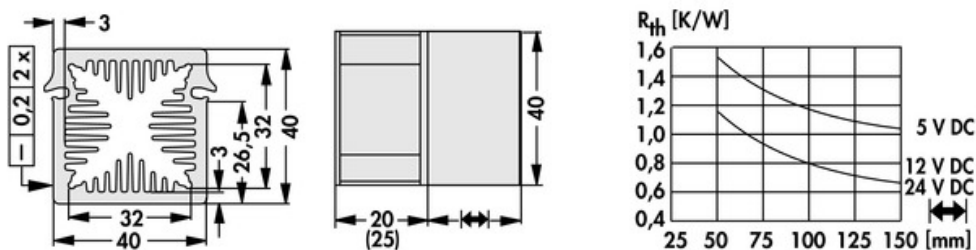

Data sheet Product LAM 4 K 50 5

Cooling aggregates > Miniature cooling aggregates
 40 x 40 mm, with axial fan, integrated clamp

Features

width:	40 mm
height:	40 mm
length:	50 mm
thermal resistance:	1.15 - 0.65 K/W
operating voltage of the fan motor:	<ul style="list-style-type: none"> • 5 V DC • 12 V DC • 24 V DC
surface:	natural colour anodised

Technical Drawing

Fan

ebmpapst 405, 5 V DC

type:	ebmpapst 405
dimensions:	40x40x20 mm
tension:	5 V DC
power inout:	0.9 W
max. air volume:	10 m ³ /h
temperature range:	-20°C... +70°C
speed:	6,000 min ⁻¹
noise level:	18 dB(A)
weight:	27 g
failure rate (L ₁₀):	L ₁₀ < 50,000 h (40°C) L ₁₀ < 20,000 h (tmax)

ebmpapst 412 JHH, 12 V DC

type:	ebmpapst 412 JHH
dimensions:	40x40x25 mm
tension:	12 V DC
power inout:	3.3 W
max. air volume:	24 m ³ /h
temperature range:	-20°C... +60°C
speed:	13,000 min ⁻¹
noise level:	46 dB(A)
weight:	50 g
failure rate (L ₁₀):	L ₁₀ < 57,500 h (40°C) L ₁₀ < 35,000 h (tmax)

ebmpapst 414 JHH, 24 V DC

type:	ebmpapst 414 JHH
dimensions:	40x40x25 mm
tension:	24 V DC
power inout:	3.6 W

max. air volume:	24 m³/h
temperature range:	-20°C... +60°C
speed:	13,000 min⁻¹
noise level:	46 dB(A)
weight:	50 g
failure rate (L ₁₀):	L₁₀ < 57,500 h (40°C) L₁₀ < 35,000 h (tmax)