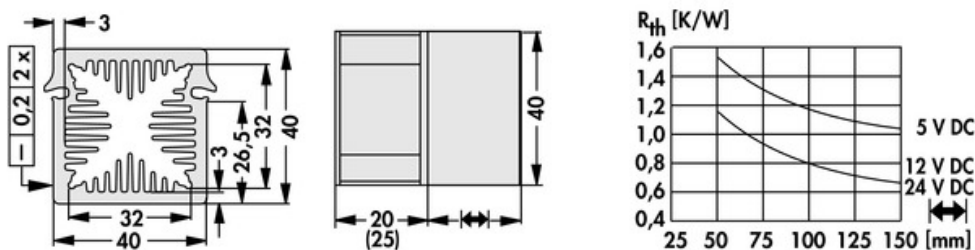

Data sheet Product LAM 4 K 75 12

Cooling aggregates > Miniature cooling aggregates
 40 x 40 mm, with axial fan, integrated clamp

Features

width:	40 mm
height:	40 mm
length:	75 mm
thermal resistance:	1.15 - 0.65 K/W
operating voltage of the fan motor:	<ul style="list-style-type: none"> • 5 V DC • 12 V DC • 24 V DC
surface:	natural colour anodised

Technical Drawing

Fan

ebmpapst 405, 5 V DC

type:	ebmpapst 405
dimensions:	40x40x20 mm
tension:	5 V DC
power inout:	0.9 W
max. air volume:	10 m ³ /h
temperature range:	-20°C... +70°C
speed:	6,000 min ⁻¹
noise level:	18 dB(A)
weight:	27 g
failure rate (L ₁₀):	L ₁₀ < 50,000 h (40°C) L ₁₀ < 20,000 h (tmax)

ebmpapst 412 JHH, 12 V DC

type:	ebmpapst 412 JHH
dimensions:	40x40x25 mm
tension:	12 V DC
power inout:	3.3 W
max. air volume:	24 m ³ /h
temperature range:	-20°C... +60°C
speed:	13,000 min ⁻¹
noise level:	46 dB(A)
weight:	50 g
failure rate (L ₁₀):	L ₁₀ < 57,500 h (40°C) L ₁₀ < 35,000 h (tmax)

ebmpapst 414 JHH, 24 V DC

type:	ebmpapst 414 JHH
dimensions:	40x40x25 mm
tension:	24 V DC
power inout:	3.6 W

max. air volume:	24 m³/h
temperature range:	-20°C... +60°C
speed:	13,000 min⁻¹
noise level:	46 dB(A)
weight:	50 g
failure rate (L ₁₀):	L₁₀ < 57,500 h (40°C) L₁₀ < 35,000 h (tmax)