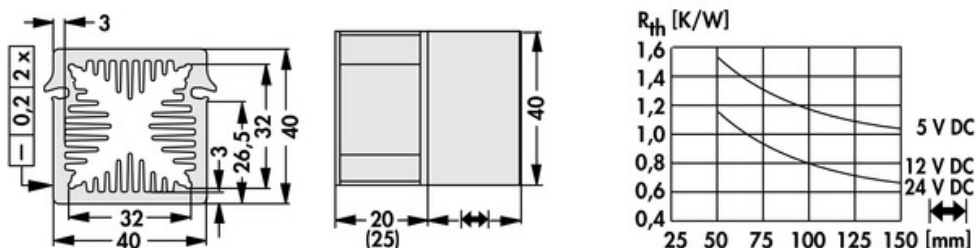

Data sheet Product LAM 4 K 75 24

Cooling aggregates>Miniature cooling aggregates
40 x 40 mm, with axial fan, integrated clamp

Features

width:	40 mm
height:	40 mm
length:	75 mm
thermal resistance:	1.15 - 0.65 K/W
operating voltage of the fan motor:	<ul style="list-style-type: none"> • 5 V DC • 12 V DC • 24 V DC
surface:	natural colour anodised

Technical Drawing

Fan

ebmpapst 405, 5 V DC

type:	ebmpapst 405
dimensions:	40x40x20 mm
tension:	5 V DC
power inout:	0.9 W
max. air volume:	10 m ³ /h
temperature range:	-20°C... +70°C
speed:	6,000 min ⁻¹
noise level:	18 dB(A)
weight:	27 g
failure rate (L ₁₀):	L ₁₀ < 50,000 h (40°C) L ₁₀ < 20,000 h (tmax)

ebmpapst 412 JHH, 12 V DC

type:	ebmpapst 412 JHH
dimensions:	40x40x25 mm
tension:	12 V DC
power inout:	3.3 W
max. air volume:	24 m ³ /h
temperature range:	-20°C... +60°C
speed:	13,000 min ⁻¹
noise level:	46 dB(A)
weight:	50 g
failure rate (L ₁₀):	L ₁₀ < 57,500 h (40°C) L ₁₀ < 35,000 h (tmax)

ebmpapst 414 JHH, 24 V DC

type:	ebmpapst 414 JHH
dimensions:	40x40x25 mm
tension:	24 V DC
power inout:	3.6 W

max. air volume:	24 m³/h
temperature range:	-20°C... +60°C
speed:	13,000 min⁻¹
noise level:	46 dB(A)
weight:	50 g
failure rate (L ₁₀):	L₁₀ < 57,500 h (40°C) L₁₀ < 35,000 h (tmax)