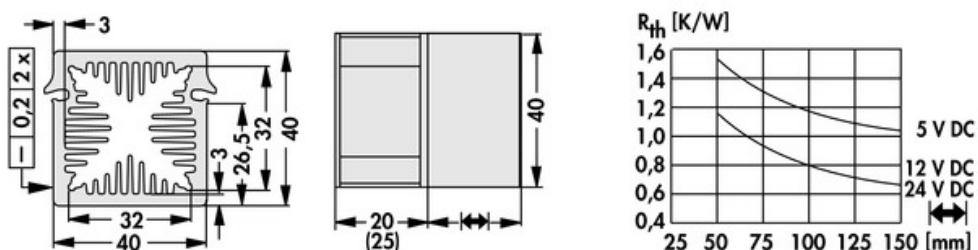

Data sheet Product LAM 4 K 75 5

Cooling aggregates > Miniature cooling aggregates
 40 x 40 mm, with axial fan, integrated clamp

Features

width:	40 mm
height:	40 mm
length:	75 mm
thermal resistance:	1.15 - 0.65 K/W
operating voltage of the fan motor:	<ul style="list-style-type: none"> • 5 V DC • 12 V DC • 24 V DC
surface:	natural colour anodised

Technical Drawing

Fan

ebmpapst 405, 5 V DC

type:	ebmpapst 405
dimensions:	40x40x20 mm
tension:	5 V DC
power inout:	0.9 W
max. air volume:	10 m ³ /h
temperature range:	-20°C... +70°C
speed:	6,000 min ⁻¹
noise level:	18 dB(A)
weight:	27 g
failure rate (L ₁₀):	L ₁₀ < 50,000 h (40°C) L ₁₀ < 20,000 h (tmax)

ebmpapst 412 JHH, 12 V DC

type:	ebmpapst 412 JHH
dimensions:	40x40x25 mm
tension:	12 V DC
power inout:	3.3 W
max. air volume:	24 m ³ /h
temperature range:	-20°C... +60°C
speed:	13,000 min ⁻¹
noise level:	46 dB(A)
weight:	50 g
failure rate (L ₁₀):	L ₁₀ < 57,500 h (40°C) L ₁₀ < 35,000 h (tmax)

ebmpapst 414 JHH, 24 V DC

type:	ebmpapst 414 JHH
dimensions:	40x40x25 mm
tension:	24 V DC
power inout:	3.6 W

max. air volume:	24 m³/h
temperature range:	-20°C... +60°C
speed:	13,000 min⁻¹
noise level:	46 dB(A)
weight:	50 g
failure rate (L ₁₀):	L₁₀ < 57,500 h (40°C) L₁₀ < 35,000 h (tmax)