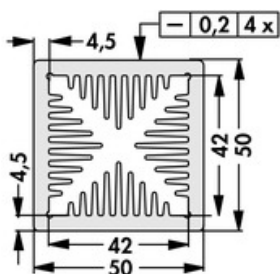

Technical Drawing