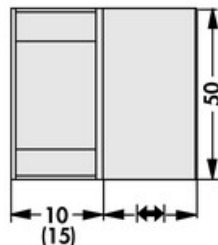

Technical Drawing