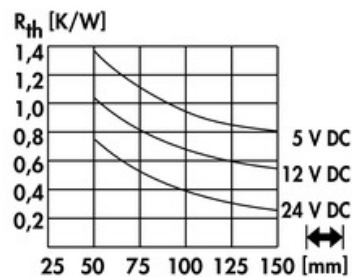

Technical Drawing