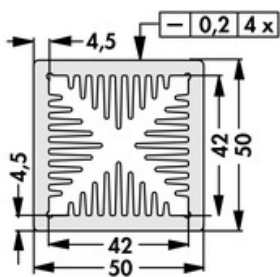

Technical Drawing