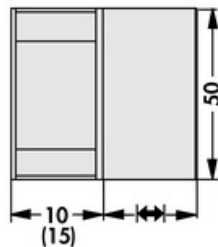

Technical Drawing