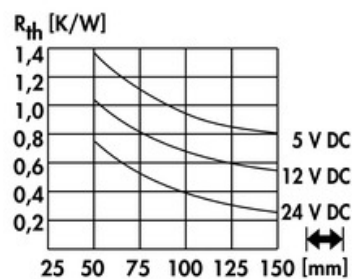

Data sheet Product LAM 5 125 12

Cooling aggregates > Miniature cooling aggregates
 50 x 50 mm, with axial fan

Features

width:	50 mm
height:	50 mm
length:	125 mm
thermal resistance:	1.38 - 0.27 K/W
operating voltage of the fan motor:	<ul style="list-style-type: none"> • 5 V DC • 12 V DC • 24 V DC
surface:	natural colour anodised

Technical Drawing

Fan

Kugelgelagert, 5 V DC

type:	Sepa, ball bearing
dimensions:	50x50x10 mm
tension:	5 V DC
max. air volume:	10 m ³ /h
temperature range:	-10°C... +70°C
speed:	3,400 min ⁻¹
noise level:	17 dB(A)
weight:	19 g
failure rate (L ₁₀):	L ₁₀ < 95,000 h (20°C) MTBF < 280,000 h (20°C)
alarm output:	with

Kugelgelagert, 12 V DC

type:	Sepa, ball bearing
dimensions:	50x50x10 mm
tension:	12 V DC
max. air volume:	14.3 m ³ /h
temperature range:	-10°C... +70°C
speed:	4,800 min ⁻¹
noise level:	22 dB(A)
weight:	19 g
failure rate (L ₁₀):	L ₁₀ < 95,000 h (20°C) MTBF < 280,000 h (20°C)
alarm output:	with

Kugelgelagert, 24 V DC

type:	ebmpapst
dimensions:	50x50x15 mm
tension:	24 V DC
max. air volume:	20 m ³ /h
temperature range:	-20°C... +70°C

speed:	5,000 min⁻¹
noise level:	30 dB(A)
weight:	27 g
failure rate (L ₁₀):	L₁₀ 50,000 h (20°C)