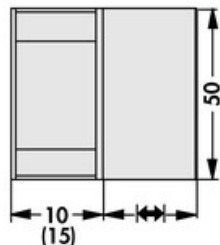

Data sheet Product LAM 5 125 12

Cooling aggregates > Miniature cooling aggregates
 50 x 50 mm, with axial fan

Features

width:	50 mm
height:	50 mm
length:	125 mm
thermal resistance:	1.38 - 0.27 K/W
operating voltage of the fan motor:	<ul style="list-style-type: none"> • 5 V DC • 12 V DC • 24 V DC
surface:	natural colour anodised

Technical Drawing

Fan

Kugelgelagert, 5 V DC

type:	Sepa, ball bearing
dimensions:	50x50x10 mm
tension:	5 V DC
max. air volume:	10 m ³ /h
temperature range:	-10°C... +70°C
speed:	3,400 min ⁻¹
noise level:	17 dB(A)
weight:	19 g
failure rate (L ₁₀):	L ₁₀ < 95,000 h (20°C) MTBF < 280,000 h (20°C)
alarm output:	with

Kugelgelagert, 12 V DC

type:	Sepa, ball bearing
dimensions:	50x50x10 mm
tension:	12 V DC
max. air volume:	14.3 m ³ /h
temperature range:	-10°C... +70°C
speed:	4,800 min ⁻¹
noise level:	22 dB(A)
weight:	19 g
failure rate (L ₁₀):	L ₁₀ < 95,000 h (20°C) MTBF < 280,000 h (20°C)
alarm output:	with

Kugelgelagert, 24 V DC

type:	ebmpapst
dimensions:	50x50x15 mm
tension:	24 V DC
max. air volume:	20 m ³ /h
temperature range:	-20°C... +70°C

speed:	5,000 min⁻¹
noise level:	30 dB(A)
weight:	27 g
failure rate (L ₁₀):	L₁₀ 50,000 h (20°C)