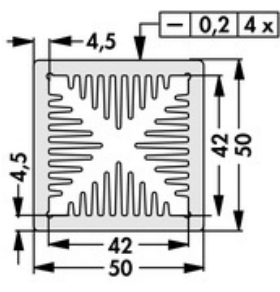

Data sheet Product LAM 5 125 12

Cooling aggregates > Miniature cooling aggregates
 50 x 50 mm, with axial fan

Features

width:	50 mm
height:	50 mm
length:	125 mm
thermal resistance:	1.38 - 0.27 K/W
operating voltage of the fan motor:	<ul style="list-style-type: none"> • 5 V DC • 12 V DC • 24 V DC
surface:	natural colour anodised

Technical Drawing

Fan

Kugelgelagert, 5 V DC

type:	Sepa, ball bearing
dimensions:	50x50x10 mm
tension:	5 V DC
max. air volume:	10 m ³ /h
temperature range:	-10°C... +70°C
speed:	3,400 min ⁻¹
noise level:	17 dB(A)
weight:	19 g
failure rate (L ₁₀):	L ₁₀ < 95,000 h (20°C) MTBF < 280,000 h (20°C)
alarm output:	with

Kugelgelagert, 12 V DC

type:	Sepa, ball bearing
dimensions:	50x50x10 mm
tension:	12 V DC
max. air volume:	14.3 m ³ /h
temperature range:	-10°C... +70°C
speed:	4,800 min ⁻¹
noise level:	22 dB(A)
weight:	19 g
failure rate (L ₁₀):	L ₁₀ < 95,000 h (20°C) MTBF < 280,000 h (20°C)
alarm output:	with

Kugelgelagert, 24 V DC

type:	ebmpapst
dimensions:	50x50x15 mm
tension:	24 V DC
max. air volume:	20 m ³ /h
temperature range:	-20°C... +70°C

speed:	5,000 min⁻¹
noise level:	30 dB(A)
weight:	27 g
failure rate (L ₁₀):	L₁₀ 50,000 h (20°C)