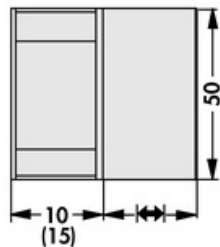

Data sheet Product LAM 5 125 24

Cooling aggregates > Miniature cooling aggregates
50 x 50 mm, with axial fan

Features

width:	50 mm
height:	50 mm
length:	125 mm
thermal resistance:	1.38 - 0.27 K/W
operating voltage of the fan motor:	<ul style="list-style-type: none"> • 5 V DC • 12 V DC • 24 V DC
surface:	natural colour anodised

Technical Drawing

Fan

Kugelgelagert, 5 V DC

type:	Sepa, ball bearing
dimensions:	50x50x10 mm
tension:	5 V DC
max. air volume:	10 m ³ /h
temperature range:	-10°C... +70°C
speed:	3,400 min ⁻¹
noise level:	17 dB(A)
weight:	19 g
failure rate (L ₁₀):	L ₁₀ < 95,000 h (20°C) MTBF < 280,000 h (20°C)
alarm output:	with

Kugelgelagert, 12 V DC

type:	Sepa, ball bearing
dimensions:	50x50x10 mm
tension:	12 V DC
max. air volume:	14.3 m ³ /h
temperature range:	-10°C... +70°C
speed:	4,800 min ⁻¹
noise level:	22 dB(A)
weight:	19 g
failure rate (L ₁₀):	L ₁₀ < 95,000 h (20°C) MTBF < 280,000 h (20°C)
alarm output:	with

Kugelgelagert, 24 V DC

type:	ebmpapst
dimensions:	50x50x15 mm
tension:	24 V DC
max. air volume:	20 m ³ /h
temperature range:	-20°C... +70°C

speed:	5,000 min⁻¹
noise level:	30 dB(A)
weight:	27 g
failure rate (L ₁₀):	L₁₀ 50,000 h (20°C)