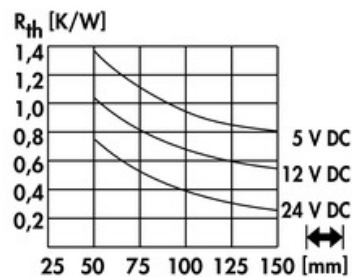

Data sheet Product LAM 5 125 24

Cooling aggregates > Miniature cooling aggregates
50 x 50 mm, with axial fan

Features

width:	50 mm
height:	50 mm
length:	125 mm
thermal resistance:	1.38 - 0.27 K/W
operating voltage of the fan motor:	<ul style="list-style-type: none"> • 5 V DC • 12 V DC • 24 V DC
surface:	natural colour anodised

Technical Drawing

Fan

Kugelgelagert, 5 V DC

type:	Sepa, ball bearing
dimensions:	50x50x10 mm
tension:	5 V DC
max. air volume:	10 m ³ /h
temperature range:	-10°C... +70°C
speed:	3,400 min ⁻¹
noise level:	17 dB(A)
weight:	19 g
failure rate (L ₁₀):	L ₁₀ < 95,000 h (20°C) MTBF < 280,000 h (20°C)
alarm output:	with

Kugelgelagert, 12 V DC

type:	Sepa, ball bearing
dimensions:	50x50x10 mm
tension:	12 V DC
max. air volume:	14.3 m ³ /h
temperature range:	-10°C... +70°C
speed:	4,800 min ⁻¹
noise level:	22 dB(A)
weight:	19 g
failure rate (L ₁₀):	L ₁₀ < 95,000 h (20°C) MTBF < 280,000 h (20°C)
alarm output:	with

Kugelgelagert, 24 V DC

type:	ebmpapst
dimensions:	50x50x15 mm
tension:	24 V DC
max. air volume:	20 m ³ /h
temperature range:	-20°C... +70°C

speed:	5,000 min⁻¹
noise level:	30 dB(A)
weight:	27 g
failure rate (L ₁₀):	L₁₀ 50,000 h (20°C)