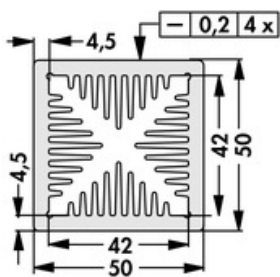

Data sheet Product LAM 5 125 24

Cooling aggregates > Miniature cooling aggregates
50 x 50 mm, with axial fan

Features

width:	50 mm
height:	50 mm
length:	125 mm
thermal resistance:	1.38 - 0.27 K/W
operating voltage of the fan motor:	<ul style="list-style-type: none"> • 5 V DC • 12 V DC • 24 V DC
surface:	natural colour anodised

Technical Drawing

Fan

Kugelgelagert, 5 V DC

type:	Sepa, ball bearing
dimensions:	50x50x10 mm
tension:	5 V DC
max. air volume:	10 m ³ /h
temperature range:	-10°C... +70°C
speed:	3,400 min ⁻¹
noise level:	17 dB(A)
weight:	19 g
failure rate (L ₁₀):	L ₁₀ < 95,000 h (20°C) MTBF < 280,000 h (20°C)
alarm output:	with

Kugelgelagert, 12 V DC

type:	Sepa, ball bearing
dimensions:	50x50x10 mm
tension:	12 V DC
max. air volume:	14.3 m ³ /h
temperature range:	-10°C... +70°C
speed:	4,800 min ⁻¹
noise level:	22 dB(A)
weight:	19 g
failure rate (L ₁₀):	L ₁₀ < 95,000 h (20°C) MTBF < 280,000 h (20°C)
alarm output:	with

Kugelgelagert, 24 V DC

type:	ebmpapst
dimensions:	50x50x15 mm
tension:	24 V DC
max. air volume:	20 m ³ /h
temperature range:	-20°C... +70°C

speed:	5,000 min⁻¹
noise level:	30 dB(A)
weight:	27 g
failure rate (L ₁₀):	L₁₀ 50,000 h (20°C)