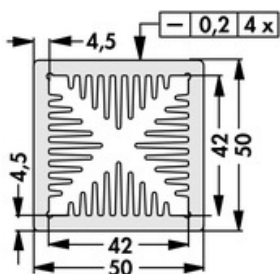

Data sheet Product LAM 5 125 5

Cooling aggregates>Miniature cooling aggregates
50 x 50 mm, with axial fan

Features

width:	50 mm
height:	50 mm
length:	125 mm
thermal resistance:	1.38 - 0.27 K/W
operating voltage of the fan motor:	<ul style="list-style-type: none"> • 5 V DC • 12 V DC • 24 V DC
surface:	natural colour anodised

Technical Drawing

Fan

Kugellagert, 5 V DC

type:	Sepa, ball bearing
dimensions:	50x50x10 mm
tension:	5 V DC
max. air volume:	10 m ³ /h
temperature range:	-10°C... +70°C
speed:	3,400 min ⁻¹
noise level:	17 dB(A)
weight:	19 g
failure rate (L ₁₀):	L ₁₀ < 95,000 h (20°C) MTBF < 280,000 h (20°C)
alarm output:	with

Kugellagert, 12 V DC

type:	Sepa, ball bearing
dimensions:	50x50x10 mm
tension:	12 V DC
max. air volume:	14.3 m ³ /h
temperature range:	-10°C... +70°C
speed:	4,800 min ⁻¹
noise level:	22 dB(A)
weight:	19 g
failure rate (L ₁₀):	L ₁₀ < 95,000 h (20°C) MTBF < 280,000 h (20°C)
alarm output:	with

Kugellagert, 24 V DC

type:	ebmpapst
dimensions:	50x50x15 mm
tension:	24 V DC
max. air volume:	20 m ³ /h
temperature range:	-20°C... +70°C

speed:	5,000 min⁻¹
noise level:	30 dB(A)
weight:	27 g
failure rate (L ₁₀):	L₁₀ 50,000 h (20°C)