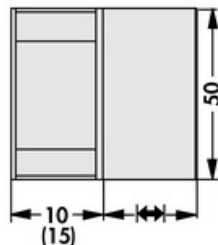

Data sheet Product LAM 5 125 5

Cooling aggregates>Miniature cooling aggregates
50 x 50 mm, with axial fan

Features

width:	50 mm
height:	50 mm
length:	125 mm
thermal resistance:	1.38 - 0.27 K/W
operating voltage of the fan motor:	<ul style="list-style-type: none"> • 5 V DC • 12 V DC • 24 V DC
surface:	natural colour anodised

Technical Drawing

Fan

Kugellagert, 5 V DC

type:	Sepa, ball bearing
dimensions:	50x50x10 mm
tension:	5 V DC
max. air volume:	10 m ³ /h
temperature range:	-10°C... +70°C
speed:	3,400 min ⁻¹
noise level:	17 dB(A)
weight:	19 g
failure rate (L ₁₀):	L ₁₀ < 95,000 h (20°C) MTBF < 280,000 h (20°C)
alarm output:	with

Kugellagert, 12 V DC

type:	Sepa, ball bearing
dimensions:	50x50x10 mm
tension:	12 V DC
max. air volume:	14.3 m ³ /h
temperature range:	-10°C... +70°C
speed:	4,800 min ⁻¹
noise level:	22 dB(A)
weight:	19 g
failure rate (L ₁₀):	L ₁₀ < 95,000 h (20°C) MTBF < 280,000 h (20°C)
alarm output:	with

Kugellagert, 24 V DC

type:	ebmpapst
dimensions:	50x50x15 mm
tension:	24 V DC
max. air volume:	20 m ³ /h
temperature range:	-20°C... +70°C

speed:	5,000 min⁻¹
noise level:	30 dB(A)
weight:	27 g
failure rate (L ₁₀):	L₁₀ 50,000 h (20°C)