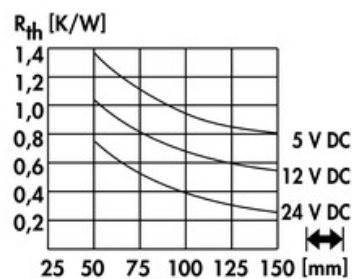

Data sheet Product LAM 5 125 5

Cooling aggregates>Miniature cooling aggregates
50 x 50 mm, with axial fan

Features

width:	50 mm
height:	50 mm
length:	125 mm
thermal resistance:	1.38 - 0.27 K/W
operating voltage of the fan motor:	<ul style="list-style-type: none"> • 5 V DC • 12 V DC • 24 V DC
surface:	natural colour anodised

Technical Drawing

Fan

Kugellagert, 5 V DC

type:	Sepa, ball bearing
dimensions:	50x50x10 mm
tension:	5 V DC
max. air volume:	10 m ³ /h
temperature range:	-10°C... +70°C
speed:	3,400 min ⁻¹
noise level:	17 dB(A)
weight:	19 g
failure rate (L ₁₀):	L ₁₀ < 95,000 h (20°C) MTBF < 280,000 h (20°C)
alarm output:	with

Kugellagert, 12 V DC

type:	Sepa, ball bearing
dimensions:	50x50x10 mm
tension:	12 V DC
max. air volume:	14.3 m ³ /h
temperature range:	-10°C... +70°C
speed:	4,800 min ⁻¹
noise level:	22 dB(A)
weight:	19 g
failure rate (L ₁₀):	L ₁₀ < 95,000 h (20°C) MTBF < 280,000 h (20°C)
alarm output:	with

Kugellagert, 24 V DC

type:	ebmpapst
dimensions:	50x50x15 mm
tension:	24 V DC
max. air volume:	20 m ³ /h
temperature range:	-20°C... +70°C

speed:	5,000 min⁻¹
noise level:	30 dB(A)
weight:	27 g
failure rate (L ₁₀):	L₁₀ 50,000 h (20°C)