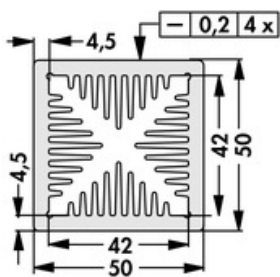

Data sheet Product LAM 5 150 12

Cooling aggregates > Miniature cooling aggregates
 50 x 50 mm, with axial fan

Features

width:	50 mm
height:	50 mm
length:	150 mm
thermal resistance:	1.38 - 0.27 K/W
operating voltage of the fan motor:	<ul style="list-style-type: none"> • 5 V DC • 12 V DC • 24 V DC
surface:	natural colour anodised

Technical Drawing

Fan

Kugelgelagert, 5 V DC

type:	Sepa, ball bearing
dimensions:	50x50x10 mm
tension:	5 V DC
max. air volume:	10 m ³ /h
temperature range:	-10°C... +70°C
speed:	3,400 min ⁻¹
noise level:	17 dB(A)
weight:	19 g
failure rate (L ₁₀):	L ₁₀ < 95,000 h (20°C) MTBF < 280,000 h (20°C)
alarm output:	with

Kugelgelagert, 12 V DC

type:	Sepa, ball bearing
dimensions:	50x50x10 mm
tension:	12 V DC
max. air volume:	14.3 m ³ /h
temperature range:	-10°C... +70°C
speed:	4,800 min ⁻¹
noise level:	22 dB(A)
weight:	19 g
failure rate (L ₁₀):	L ₁₀ < 95,000 h (20°C) MTBF < 280,000 h (20°C)
alarm output:	with

Kugelgelagert, 24 V DC

type:	ebmpapst
dimensions:	50x50x15 mm
tension:	24 V DC
max. air volume:	20 m ³ /h
temperature range:	-20°C... +70°C

speed:	5,000 min⁻¹
noise level:	30 dB(A)
weight:	27 g
failure rate (L ₁₀):	L₁₀ 50,000 h (20°C)