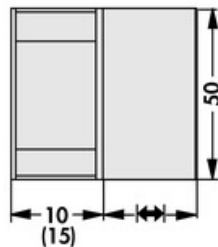

Data sheet Product LAM 5 150 12

Cooling aggregates > Miniature cooling aggregates
 50 x 50 mm, with axial fan

Features

width:	50 mm
height:	50 mm
length:	150 mm
thermal resistance:	1.38 - 0.27 K/W
operating voltage of the fan motor:	<ul style="list-style-type: none"> • 5 V DC • 12 V DC • 24 V DC
surface:	natural colour anodised

Technical Drawing

Fan

Kugelgelagert, 5 V DC

type:	Sepa, ball bearing
dimensions:	50x50x10 mm
tension:	5 V DC
max. air volume:	10 m ³ /h
temperature range:	-10°C... +70°C
speed:	3,400 min ⁻¹
noise level:	17 dB(A)
weight:	19 g
failure rate (L ₁₀):	L ₁₀ < 95,000 h (20°C) MTBF < 280,000 h (20°C)
alarm output:	with

Kugelgelagert, 12 V DC

type:	Sepa, ball bearing
dimensions:	50x50x10 mm
tension:	12 V DC
max. air volume:	14.3 m ³ /h
temperature range:	-10°C... +70°C
speed:	4,800 min ⁻¹
noise level:	22 dB(A)
weight:	19 g
failure rate (L ₁₀):	L ₁₀ < 95,000 h (20°C) MTBF < 280,000 h (20°C)
alarm output:	with

Kugelgelagert, 24 V DC

type:	ebmpapst
dimensions:	50x50x15 mm
tension:	24 V DC
max. air volume:	20 m ³ /h
temperature range:	-20°C... +70°C

speed:	5,000 min⁻¹
noise level:	30 dB(A)
weight:	27 g
failure rate (L ₁₀):	L₁₀ 50,000 h (20°C)