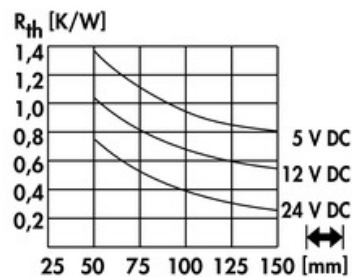

Data sheet Product LAM 5 150 12

Cooling aggregates > Miniature cooling aggregates
 50 x 50 mm, with axial fan

Features

width:	50 mm
height:	50 mm
length:	150 mm
thermal resistance:	1.38 - 0.27 K/W
operating voltage of the fan motor:	<ul style="list-style-type: none"> • 5 V DC • 12 V DC • 24 V DC
surface:	natural colour anodised

Technical Drawing

Fan

Kugelgelagert, 5 V DC

type:	Sepa, ball bearing
dimensions:	50x50x10 mm
tension:	5 V DC
max. air volume:	10 m ³ /h
temperature range:	-10°C... +70°C
speed:	3,400 min ⁻¹
noise level:	17 dB(A)
weight:	19 g
failure rate (L ₁₀):	L ₁₀ < 95,000 h (20°C) MTBF < 280,000 h (20°C)
alarm output:	with

Kugelgelagert, 12 V DC

type:	Sepa, ball bearing
dimensions:	50x50x10 mm
tension:	12 V DC
max. air volume:	14.3 m ³ /h
temperature range:	-10°C... +70°C
speed:	4,800 min ⁻¹
noise level:	22 dB(A)
weight:	19 g
failure rate (L ₁₀):	L ₁₀ < 95,000 h (20°C) MTBF < 280,000 h (20°C)
alarm output:	with

Kugelgelagert, 24 V DC

type:	ebmpapst
dimensions:	50x50x15 mm
tension:	24 V DC
max. air volume:	20 m ³ /h
temperature range:	-20°C... +70°C

speed:	5,000 min⁻¹
noise level:	30 dB(A)
weight:	27 g
failure rate (L ₁₀):	L₁₀ 50,000 h (20°C)