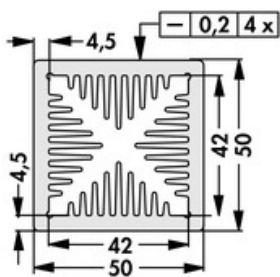

Data sheet Product LAM 5 50 12

Cooling aggregates > Miniature cooling aggregates
50 x 50 mm, with axial fan

Features

width:	50 mm
height:	50 mm
length:	50 mm
thermal resistance:	1.38 - 0.27 K/W
operating voltage of the fan motor:	<ul style="list-style-type: none"> • 5 V DC • 12 V DC • 24 V DC
surface:	natural colour anodised

Technical Drawing

Fan

Kugelgelagert, 5 V DC

type:	Sepa, ball bearing
dimensions:	50x50x10 mm
tension:	5 V DC
max. air volume:	10 m ³ /h
temperature range:	-10°C... +70°C
speed:	3,400 min ⁻¹
noise level:	17 dB(A)
weight:	19 g
failure rate (L ₁₀):	L ₁₀ < 95,000 h (20°C) MTBF < 280,000 h (20°C)
alarm output:	with

Kugelgelagert, 12 V DC

type:	Sepa, ball bearing
dimensions:	50x50x10 mm
tension:	12 V DC
max. air volume:	14.3 m ³ /h
temperature range:	-10°C... +70°C
speed:	4,800 min ⁻¹
noise level:	22 dB(A)
weight:	19 g
failure rate (L ₁₀):	L ₁₀ < 95,000 h (20°C) MTBF < 280,000 h (20°C)
alarm output:	with

Kugelgelagert, 24 V DC

type:	ebmpapst
dimensions:	50x50x15 mm
tension:	24 V DC
max. air volume:	20 m ³ /h
temperature range:	-20°C... +70°C

speed:	5,000 min⁻¹
noise level:	30 dB(A)
weight:	27 g
failure rate (L ₁₀):	L₁₀ 50,000 h (20°C)