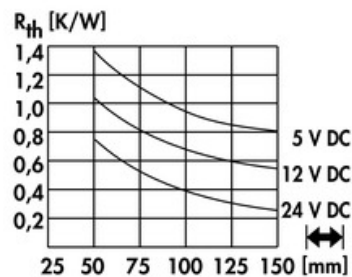

Data sheet Product LAM 5 50 12

Cooling aggregates > Miniature cooling aggregates
50 x 50 mm, with axial fan

Features

width:	50 mm
height:	50 mm
length:	50 mm
thermal resistance:	1.38 - 0.27 K/W
operating voltage of the fan motor:	<ul style="list-style-type: none"> • 5 V DC • 12 V DC • 24 V DC
surface:	natural colour anodised

Technical Drawing

Fan

Kugelgelagert, 5 V DC

type:	Sepa, ball bearing
dimensions:	50x50x10 mm
tension:	5 V DC
max. air volume:	10 m ³ /h
temperature range:	-10°C... +70°C
speed:	3,400 min ⁻¹
noise level:	17 dB(A)
weight:	19 g
failure rate (L ₁₀):	L ₁₀ < 95,000 h (20°C) MTBF < 280,000 h (20°C)
alarm output:	with

Kugelgelagert, 12 V DC

type:	Sepa, ball bearing
dimensions:	50x50x10 mm
tension:	12 V DC
max. air volume:	14.3 m ³ /h
temperature range:	-10°C... +70°C
speed:	4,800 min ⁻¹
noise level:	22 dB(A)
weight:	19 g
failure rate (L ₁₀):	L ₁₀ < 95,000 h (20°C) MTBF < 280,000 h (20°C)
alarm output:	with

Kugelgelagert, 24 V DC

type:	ebmpapst
dimensions:	50x50x15 mm
tension:	24 V DC
max. air volume:	20 m ³ /h
temperature range:	-20°C... +70°C

speed:	5,000 min⁻¹
noise level:	30 dB(A)
weight:	27 g
failure rate (L ₁₀):	L₁₀ 50,000 h (20°C)