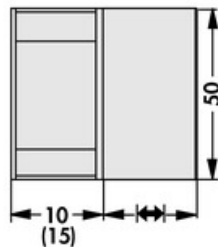

Data sheet Product LAM 5 50 12

Cooling aggregates > Miniature cooling aggregates
50 x 50 mm, with axial fan

Features

width:	50 mm
height:	50 mm
length:	50 mm
thermal resistance:	1.38 - 0.27 K/W
operating voltage of the fan motor:	<ul style="list-style-type: none"> • 5 V DC • 12 V DC • 24 V DC
surface:	natural colour anodised

Technical Drawing

Fan

Kugelgelagert, 5 V DC

type:	Sepa, ball bearing
dimensions:	50x50x10 mm
tension:	5 V DC
max. air volume:	10 m ³ /h
temperature range:	-10°C... +70°C
speed:	3,400 min ⁻¹
noise level:	17 dB(A)
weight:	19 g
failure rate (L ₁₀):	L ₁₀ < 95,000 h (20°C) MTBF < 280,000 h (20°C)
alarm output:	with

Kugelgelagert, 12 V DC

type:	Sepa, ball bearing
dimensions:	50x50x10 mm
tension:	12 V DC
max. air volume:	14.3 m ³ /h
temperature range:	-10°C... +70°C
speed:	4,800 min ⁻¹
noise level:	22 dB(A)
weight:	19 g
failure rate (L ₁₀):	L ₁₀ < 95,000 h (20°C) MTBF < 280,000 h (20°C)
alarm output:	with

Kugelgelagert, 24 V DC

type:	ebmpapst
dimensions:	50x50x15 mm
tension:	24 V DC
max. air volume:	20 m ³ /h
temperature range:	-20°C... +70°C

speed:	5,000 min⁻¹
noise level:	30 dB(A)
weight:	27 g
failure rate (L ₁₀):	L₁₀ 50,000 h (20°C)