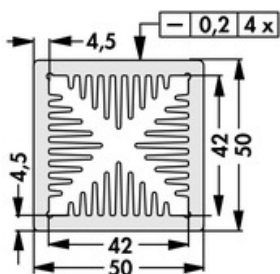

Data sheet Product LAM 5 50 24

Cooling aggregates > Miniature cooling aggregates
 50 x 50 mm, with axial fan

Features

width:	50 mm
height:	50 mm
length:	50 mm
thermal resistance:	1.38 - 0.27 K/W
operating voltage of the fan motor:	<ul style="list-style-type: none"> • 5 V DC • 12 V DC • 24 V DC
surface:	natural colour anodised

Technical Drawing

Fan

Kugelgelagert, 5 V DC

type:	Sepa, ball bearing
dimensions:	50x50x10 mm
tension:	5 V DC
max. air volume:	10 m ³ /h
temperature range:	-10°C... +70°C
speed:	3,400 min ⁻¹
noise level:	17 dB(A)
weight:	19 g
failure rate (L ₁₀):	L ₁₀ < 95,000 h (20°C) MTBF < 280,000 h (20°C)
alarm output:	with

Kugelgelagert, 12 V DC

type:	Sepa, ball bearing
dimensions:	50x50x10 mm
tension:	12 V DC
max. air volume:	14.3 m ³ /h
temperature range:	-10°C... +70°C
speed:	4,800 min ⁻¹
noise level:	22 dB(A)
weight:	19 g
failure rate (L ₁₀):	L ₁₀ < 95,000 h (20°C) MTBF < 280,000 h (20°C)
alarm output:	with

Kugelgelagert, 24 V DC

type:	ebmpapst
dimensions:	50x50x15 mm
tension:	24 V DC
max. air volume:	20 m ³ /h
temperature range:	-20°C... +70°C

speed:	5,000 min⁻¹
noise level:	30 dB(A)
weight:	27 g
failure rate (L ₁₀):	L₁₀ 50,000 h (20°C)