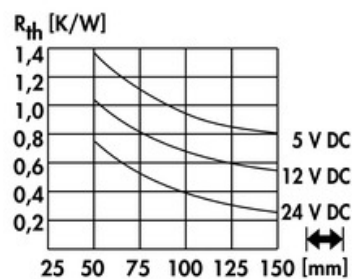

Data sheet Product LAM 5 50 24

Cooling aggregates > Miniature cooling aggregates
 50 x 50 mm, with axial fan

Features

width:	50 mm
height:	50 mm
length:	50 mm
thermal resistance:	1.38 - 0.27 K/W
operating voltage of the fan motor:	<ul style="list-style-type: none"> • 5 V DC • 12 V DC • 24 V DC
surface:	natural colour anodised

Technical Drawing

Fan

Kugelgelagert, 5 V DC

type:	Sepa, ball bearing
dimensions:	50x50x10 mm
tension:	5 V DC
max. air volume:	10 m ³ /h
temperature range:	-10°C... +70°C
speed:	3,400 min ⁻¹
noise level:	17 dB(A)
weight:	19 g
failure rate (L ₁₀):	L ₁₀ < 95,000 h (20°C) MTBF < 280,000 h (20°C)
alarm output:	with

Kugelgelagert, 12 V DC

type:	Sepa, ball bearing
dimensions:	50x50x10 mm
tension:	12 V DC
max. air volume:	14.3 m ³ /h
temperature range:	-10°C... +70°C
speed:	4,800 min ⁻¹
noise level:	22 dB(A)
weight:	19 g
failure rate (L ₁₀):	L ₁₀ < 95,000 h (20°C) MTBF < 280,000 h (20°C)
alarm output:	with

Kugelgelagert, 24 V DC

type:	ebmpapst
dimensions:	50x50x15 mm
tension:	24 V DC
max. air volume:	20 m ³ /h
temperature range:	-20°C... +70°C

speed:	5,000 min⁻¹
noise level:	30 dB(A)
weight:	27 g
failure rate (L ₁₀):	L₁₀ 50,000 h (20°C)