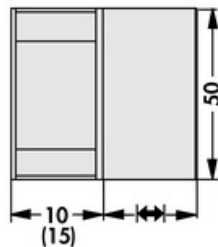

Data sheet Product LAM 5 50 24

Cooling aggregates > Miniature cooling aggregates
 50 x 50 mm, with axial fan

Features

width:	50 mm
height:	50 mm
length:	50 mm
thermal resistance:	1.38 - 0.27 K/W
operating voltage of the fan motor:	<ul style="list-style-type: none"> • 5 V DC • 12 V DC • 24 V DC
surface:	natural colour anodised

Technical Drawing

Fan

Kugelgelagert, 5 V DC

type:	Sepa, ball bearing
dimensions:	50x50x10 mm
tension:	5 V DC
max. air volume:	10 m ³ /h
temperature range:	-10°C... +70°C
speed:	3,400 min ⁻¹
noise level:	17 dB(A)
weight:	19 g
failure rate (L ₁₀):	L ₁₀ < 95,000 h (20°C) MTBF < 280,000 h (20°C)
alarm output:	with

Kugelgelagert, 12 V DC

type:	Sepa, ball bearing
dimensions:	50x50x10 mm
tension:	12 V DC
max. air volume:	14.3 m ³ /h
temperature range:	-10°C... +70°C
speed:	4,800 min ⁻¹
noise level:	22 dB(A)
weight:	19 g
failure rate (L ₁₀):	L ₁₀ < 95,000 h (20°C) MTBF < 280,000 h (20°C)
alarm output:	with

Kugelgelagert, 24 V DC

type:	ebmpapst
dimensions:	50x50x15 mm
tension:	24 V DC
max. air volume:	20 m ³ /h
temperature range:	-20°C... +70°C

speed:	5,000 min⁻¹
noise level:	30 dB(A)
weight:	27 g
failure rate (L ₁₀):	L₁₀ 50,000 h (20°C)