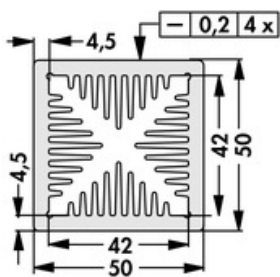

Data sheet Product LAM 5 50 5

Cooling aggregates>Miniature cooling aggregates
50 x 50 mm, with axial fan

Features

width:	50 mm
height:	50 mm
length:	50 mm
thermal resistance:	1.38 - 0.27 K/W
operating voltage of the fan motor:	<ul style="list-style-type: none"> • 5 V DC • 12 V DC • 24 V DC
surface:	natural colour anodised

Technical Drawing

Fan

Kugelgelagert, 5 V DC

type:	Sepa, ball bearing
dimensions:	50x50x10 mm
tension:	5 V DC
max. air volume:	10 m ³ /h
temperature range:	-10°C... +70°C
speed:	3,400 min ⁻¹
noise level:	17 dB(A)
weight:	19 g
failure rate (L ₁₀):	L ₁₀ < 95,000 h (20°C) MTBF < 280,000 h (20°C)
alarm output:	with

Kugelgelagert, 12 V DC

type:	Sepa, ball bearing
dimensions:	50x50x10 mm
tension:	12 V DC
max. air volume:	14.3 m ³ /h
temperature range:	-10°C... +70°C
speed:	4,800 min ⁻¹
noise level:	22 dB(A)
weight:	19 g
failure rate (L ₁₀):	L ₁₀ < 95,000 h (20°C) MTBF < 280,000 h (20°C)
alarm output:	with

Kugelgelagert, 24 V DC

type:	ebmpapst
dimensions:	50x50x15 mm
tension:	24 V DC
max. air volume:	20 m ³ /h
temperature range:	-20°C... +70°C

speed:	5,000 min⁻¹
noise level:	30 dB(A)
weight:	27 g
failure rate (L ₁₀):	L₁₀ 50,000 h (20°C)