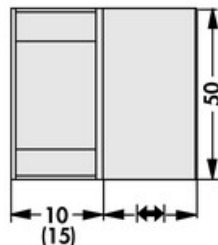

Data sheet Product LAM 5 50 5

Cooling aggregates>Miniature cooling aggregates
50 x 50 mm, with axial fan

Features

width:	50 mm
height:	50 mm
length:	50 mm
thermal resistance:	1.38 - 0.27 K/W
operating voltage of the fan motor:	<ul style="list-style-type: none"> • 5 V DC • 12 V DC • 24 V DC
surface:	natural colour anodised

Technical Drawing

Fan

Kugelgelagert, 5 V DC

type:	Sepa, ball bearing
dimensions:	50x50x10 mm
tension:	5 V DC
max. air volume:	10 m ³ /h
temperature range:	-10°C... +70°C
speed:	3,400 min ⁻¹
noise level:	17 dB(A)
weight:	19 g
failure rate (L ₁₀):	L ₁₀ < 95,000 h (20°C) MTBF < 280,000 h (20°C)
alarm output:	with

Kugelgelagert, 12 V DC

type:	Sepa, ball bearing
dimensions:	50x50x10 mm
tension:	12 V DC
max. air volume:	14.3 m ³ /h
temperature range:	-10°C... +70°C
speed:	4,800 min ⁻¹
noise level:	22 dB(A)
weight:	19 g
failure rate (L ₁₀):	L ₁₀ < 95,000 h (20°C) MTBF < 280,000 h (20°C)
alarm output:	with

Kugelgelagert, 24 V DC

type:	ebmpapst
dimensions:	50x50x15 mm
tension:	24 V DC
max. air volume:	20 m ³ /h
temperature range:	-20°C... +70°C

speed:	5,000 min⁻¹
noise level:	30 dB(A)
weight:	27 g
failure rate (L ₁₀):	L₁₀ 50,000 h (20°C)