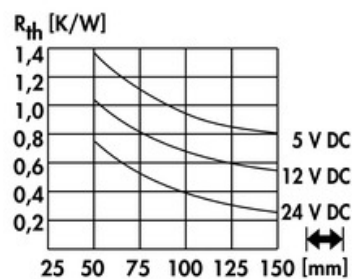

Data sheet Product LAM 5 50 5

Cooling aggregates>Miniature cooling aggregates
50 x 50 mm, with axial fan

Features

width:	50 mm
height:	50 mm
length:	50 mm
thermal resistance:	1.38 - 0.27 K/W
operating voltage of the fan motor:	<ul style="list-style-type: none"> • 5 V DC • 12 V DC • 24 V DC
surface:	natural colour anodised

Technical Drawing

Fan

Kugelgelagert, 5 V DC

type:	Sepa, ball bearing
dimensions:	50x50x10 mm
tension:	5 V DC
max. air volume:	10 m ³ /h
temperature range:	-10°C... +70°C
speed:	3,400 min ⁻¹
noise level:	17 dB(A)
weight:	19 g
failure rate (L ₁₀):	L ₁₀ < 95,000 h (20°C) MTBF < 280,000 h (20°C)
alarm output:	with

Kugelgelagert, 12 V DC

type:	Sepa, ball bearing
dimensions:	50x50x10 mm
tension:	12 V DC
max. air volume:	14.3 m ³ /h
temperature range:	-10°C... +70°C
speed:	4,800 min ⁻¹
noise level:	22 dB(A)
weight:	19 g
failure rate (L ₁₀):	L ₁₀ < 95,000 h (20°C) MTBF < 280,000 h (20°C)
alarm output:	with

Kugelgelagert, 24 V DC

type:	ebmpapst
dimensions:	50x50x15 mm
tension:	24 V DC
max. air volume:	20 m ³ /h
temperature range:	-20°C... +70°C

speed:	5,000 min⁻¹
noise level:	30 dB(A)
weight:	27 g
failure rate (L ₁₀):	L₁₀ 50,000 h (20°C)