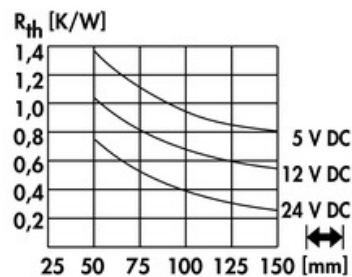

Data sheet Product LAM 5 75 12

Cooling aggregates > Miniature cooling aggregates
50 x 50 mm, with axial fan

Features

width:	50 mm
height:	50 mm
length:	75 mm
thermal resistance:	1.38 - 0.27 K/W
operating voltage of the fan motor:	<ul style="list-style-type: none"> • 5 V DC • 12 V DC • 24 V DC
surface:	natural colour anodised

Technical Drawing

Fan

Kugellagert, 5 V DC

type:	Sepa, ball bearing
dimensions:	50x50x10 mm
tension:	5 V DC
max. air volume:	10 m ³ /h
temperature range:	-10°C... +70°C
speed:	3,400 min ⁻¹
noise level:	17 dB(A)
weight:	19 g
failure rate (L ₁₀):	L ₁₀ < 95,000 h (20°C) MTBF < 280,000 h (20°C)
alarm output:	with

Kugellagert, 12 V DC

type:	Sepa, ball bearing
dimensions:	50x50x10 mm
tension:	12 V DC
max. air volume:	14.3 m ³ /h
temperature range:	-10°C... +70°C
speed:	4,800 min ⁻¹
noise level:	22 dB(A)
weight:	19 g
failure rate (L ₁₀):	L ₁₀ < 95,000 h (20°C) MTBF < 280,000 h (20°C)
alarm output:	with

Kugellagert, 24 V DC

type:	ebmpapst
dimensions:	50x50x15 mm
tension:	24 V DC
max. air volume:	20 m ³ /h
temperature range:	-20°C... +70°C

speed:	5,000 min⁻¹
noise level:	30 dB(A)
weight:	27 g
failure rate (L ₁₀):	L₁₀ 50,000 h (20°C)