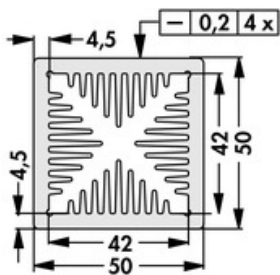

Data sheet Product LAM 5 75 12

Cooling aggregates > Miniature cooling aggregates
50 x 50 mm, with axial fan

Features

width:	50 mm
height:	50 mm
length:	75 mm
thermal resistance:	1.38 - 0.27 K/W
operating voltage of the fan motor:	<ul style="list-style-type: none"> • 5 V DC • 12 V DC • 24 V DC
surface:	natural colour anodised

Technical Drawing

Fan

Kugellagert, 5 V DC

type:	Sepa, ball bearing
dimensions:	50x50x10 mm
tension:	5 V DC
max. air volume:	10 m ³ /h
temperature range:	-10°C... +70°C
speed:	3,400 min ⁻¹
noise level:	17 dB(A)
weight:	19 g
failure rate (L ₁₀):	L ₁₀ < 95,000 h (20°C) MTBF < 280,000 h (20°C)
alarm output:	with

Kugellagert, 12 V DC

type:	Sepa, ball bearing
dimensions:	50x50x10 mm
tension:	12 V DC
max. air volume:	14.3 m ³ /h
temperature range:	-10°C... +70°C
speed:	4,800 min ⁻¹
noise level:	22 dB(A)
weight:	19 g
failure rate (L ₁₀):	L ₁₀ < 95,000 h (20°C) MTBF < 280,000 h (20°C)
alarm output:	with

Kugellagert, 24 V DC

type:	ebmpapst
dimensions:	50x50x15 mm
tension:	24 V DC
max. air volume:	20 m ³ /h
temperature range:	-20°C... +70°C

speed:	5,000 min⁻¹
noise level:	30 dB(A)
weight:	27 g
failure rate (L ₁₀):	L₁₀ 50,000 h (20°C)