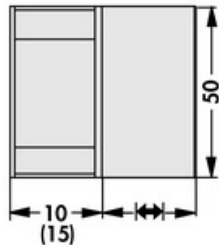

Data sheet Product LAM 5 75 12

Cooling aggregates > Miniature cooling aggregates
50 x 50 mm, with axial fan

Features

width:	50 mm
height:	50 mm
length:	75 mm
thermal resistance:	1.38 - 0.27 K/W
operating voltage of the fan motor:	<ul style="list-style-type: none"> • 5 V DC • 12 V DC • 24 V DC
surface:	natural colour anodised

Technical Drawing

Fan

Kugellagert, 5 V DC

type:	Sepa, ball bearing
dimensions:	50x50x10 mm
tension:	5 V DC
max. air volume:	10 m ³ /h
temperature range:	-10°C... +70°C
speed:	3,400 min ⁻¹
noise level:	17 dB(A)
weight:	19 g
failure rate (L ₁₀):	L ₁₀ < 95,000 h (20°C) MTBF < 280,000 h (20°C)
alarm output:	with

Kugellagert, 12 V DC

type:	Sepa, ball bearing
dimensions:	50x50x10 mm
tension:	12 V DC
max. air volume:	14.3 m ³ /h
temperature range:	-10°C... +70°C
speed:	4,800 min ⁻¹
noise level:	22 dB(A)
weight:	19 g
failure rate (L ₁₀):	L ₁₀ < 95,000 h (20°C) MTBF < 280,000 h (20°C)
alarm output:	with

Kugellagert, 24 V DC

type:	ebmpapst
dimensions:	50x50x15 mm
tension:	24 V DC
max. air volume:	20 m ³ /h
temperature range:	-20°C... +70°C

speed:	5,000 min⁻¹
noise level:	30 dB(A)
weight:	27 g
failure rate (L ₁₀):	L₁₀ 50,000 h (20°C)