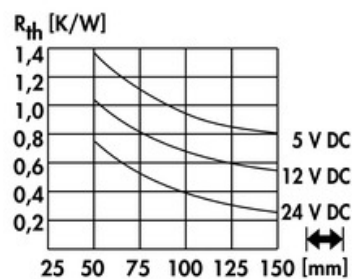

Data sheet Product LAM 5 75 24

Cooling aggregates>Miniature cooling aggregates
50 x 50 mm, with axial fan

Features

width:	50 mm
height:	50 mm
length:	75 mm
thermal resistance:	1.38 - 0.27 K/W
operating voltage of the fan motor:	<ul style="list-style-type: none"> • 5 V DC • 12 V DC • 24 V DC
surface:	natural colour anodised

Technical Drawing

Fan

Kugelgelagert, 5 V DC

type:	Sepa, ball bearing
dimensions:	50x50x10 mm
tension:	5 V DC
max. air volume:	10 m ³ /h
temperature range:	-10°C... +70°C
speed:	3,400 min ⁻¹
noise level:	17 dB(A)
weight:	19 g
failure rate (L ₁₀):	L ₁₀ < 95,000 h (20°C) MTBF < 280,000 h (20°C)
alarm output:	with

Kugelgelagert, 12 V DC

type:	Sepa, ball bearing
dimensions:	50x50x10 mm
tension:	12 V DC
max. air volume:	14.3 m ³ /h
temperature range:	-10°C... +70°C
speed:	4,800 min ⁻¹
noise level:	22 dB(A)
weight:	19 g
failure rate (L ₁₀):	L ₁₀ < 95,000 h (20°C) MTBF < 280,000 h (20°C)
alarm output:	with

Kugelgelagert, 24 V DC

type:	ebmpapst
dimensions:	50x50x15 mm
tension:	24 V DC
max. air volume:	20 m ³ /h
temperature range:	-20°C... +70°C

speed:	5,000 min⁻¹
noise level:	30 dB(A)
weight:	27 g
failure rate (L ₁₀):	L₁₀ 50,000 h (20°C)