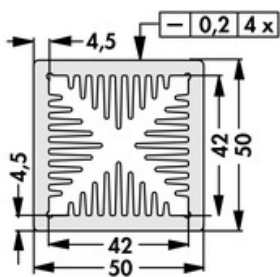

Data sheet Product LAM 5 75 24

Cooling aggregates>Miniature cooling aggregates
50 x 50 mm, with axial fan

Features

width:	50 mm
height:	50 mm
length:	75 mm
thermal resistance:	1.38 - 0.27 K/W
operating voltage of the fan motor:	<ul style="list-style-type: none"> • 5 V DC • 12 V DC • 24 V DC
surface:	natural colour anodised

Technical Drawing

Fan

Kugelgelagert, 5 V DC

type:	Sepa, ball bearing
dimensions:	50x50x10 mm
tension:	5 V DC
max. air volume:	10 m ³ /h
temperature range:	-10°C... +70°C
speed:	3,400 min ⁻¹
noise level:	17 dB(A)
weight:	19 g
failure rate (L ₁₀):	L ₁₀ < 95,000 h (20°C) MTBF < 280,000 h (20°C)
alarm output:	with

Kugelgelagert, 12 V DC

type:	Sepa, ball bearing
dimensions:	50x50x10 mm
tension:	12 V DC
max. air volume:	14.3 m ³ /h
temperature range:	-10°C... +70°C
speed:	4,800 min ⁻¹
noise level:	22 dB(A)
weight:	19 g
failure rate (L ₁₀):	L ₁₀ < 95,000 h (20°C) MTBF < 280,000 h (20°C)
alarm output:	with

Kugelgelagert, 24 V DC

type:	ebmpapst
dimensions:	50x50x15 mm
tension:	24 V DC
max. air volume:	20 m ³ /h
temperature range:	-20°C... +70°C

speed:	5,000 min⁻¹
noise level:	30 dB(A)
weight:	27 g
failure rate (L ₁₀):	L₁₀ 50,000 h (20°C)