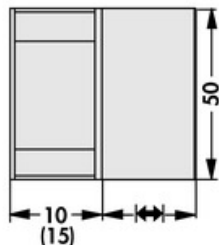

Data sheet Product LAM 5 75 24

Cooling aggregates>Miniature cooling aggregates
50 x 50 mm, with axial fan

Features

width:	50 mm
height:	50 mm
length:	75 mm
thermal resistance:	1.38 - 0.27 K/W
operating voltage of the fan motor:	<ul style="list-style-type: none"> • 5 V DC • 12 V DC • 24 V DC
surface:	natural colour anodised

Technical Drawing

Fan

Kugelgelagert, 5 V DC

type:	Sepa, ball bearing
dimensions:	50x50x10 mm
tension:	5 V DC
max. air volume:	10 m ³ /h
temperature range:	-10°C... +70°C
speed:	3,400 min ⁻¹
noise level:	17 dB(A)
weight:	19 g
failure rate (L ₁₀):	L ₁₀ < 95,000 h (20°C) MTBF < 280,000 h (20°C)
alarm output:	with

Kugelgelagert, 12 V DC

type:	Sepa, ball bearing
dimensions:	50x50x10 mm
tension:	12 V DC
max. air volume:	14.3 m ³ /h
temperature range:	-10°C... +70°C
speed:	4,800 min ⁻¹
noise level:	22 dB(A)
weight:	19 g
failure rate (L ₁₀):	L ₁₀ < 95,000 h (20°C) MTBF < 280,000 h (20°C)
alarm output:	with

Kugelgelagert, 24 V DC

type:	ebmpapst
dimensions:	50x50x15 mm
tension:	24 V DC
max. air volume:	20 m ³ /h
temperature range:	-20°C... +70°C

speed:	5,000 min⁻¹
noise level:	30 dB(A)
weight:	27 g
failure rate (L ₁₀):	L₁₀ 50,000 h (20°C)