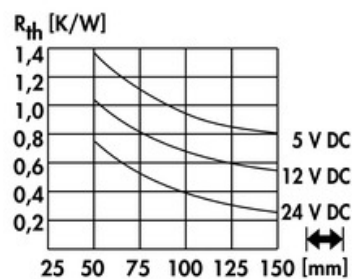

Data sheet Product LAM 5 75 5

Cooling aggregates > Miniature cooling aggregates
50 x 50 mm, with axial fan

Features

width:	50 mm
height:	50 mm
length:	75 mm
thermal resistance:	1.38 - 0.27 K/W
operating voltage of the fan motor:	<ul style="list-style-type: none"> • 5 V DC • 12 V DC • 24 V DC
surface:	natural colour anodised

Technical Drawing

Fan

Kugelgelagert, 5 V DC

type:	Sepa, ball bearing
dimensions:	50x50x10 mm
tension:	5 V DC
max. air volume:	10 m ³ /h
temperature range:	-10°C... +70°C
speed:	3,400 min ⁻¹
noise level:	17 dB(A)
weight:	19 g
failure rate (L ₁₀):	L ₁₀ < 95,000 h (20°C) MTBF < 280,000 h (20°C)
alarm output:	with

Kugelgelagert, 12 V DC

type:	Sepa, ball bearing
dimensions:	50x50x10 mm
tension:	12 V DC
max. air volume:	14.3 m ³ /h
temperature range:	-10°C... +70°C
speed:	4,800 min ⁻¹
noise level:	22 dB(A)
weight:	19 g
failure rate (L ₁₀):	L ₁₀ < 95,000 h (20°C) MTBF < 280,000 h (20°C)
alarm output:	with

Kugelgelagert, 24 V DC

type:	ebmpapst
dimensions:	50x50x15 mm
tension:	24 V DC
max. air volume:	20 m ³ /h
temperature range:	-20°C... +70°C

speed:	5,000 min⁻¹
noise level:	30 dB(A)
weight:	27 g
failure rate (L ₁₀):	L₁₀ 50,000 h (20°C)