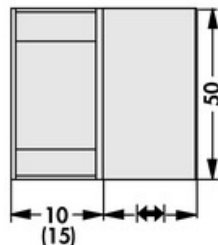

Data sheet Product LAM 5 75 5

Cooling aggregates > Miniature cooling aggregates
50 x 50 mm, with axial fan

Features

width:	50 mm
height:	50 mm
length:	75 mm
thermal resistance:	1.38 - 0.27 K/W
operating voltage of the fan motor:	<ul style="list-style-type: none"> • 5 V DC • 12 V DC • 24 V DC
surface:	natural colour anodised

Technical Drawing

Fan

Kugelgelagert, 5 V DC

type:	Sepa, ball bearing
dimensions:	50x50x10 mm
tension:	5 V DC
max. air volume:	10 m ³ /h
temperature range:	-10°C... +70°C
speed:	3,400 min ⁻¹
noise level:	17 dB(A)
weight:	19 g
failure rate (L ₁₀):	L ₁₀ < 95,000 h (20°C) MTBF < 280,000 h (20°C)
alarm output:	with

Kugelgelagert, 12 V DC

type:	Sepa, ball bearing
dimensions:	50x50x10 mm
tension:	12 V DC
max. air volume:	14.3 m ³ /h
temperature range:	-10°C... +70°C
speed:	4,800 min ⁻¹
noise level:	22 dB(A)
weight:	19 g
failure rate (L ₁₀):	L ₁₀ < 95,000 h (20°C) MTBF < 280,000 h (20°C)
alarm output:	with

Kugelgelagert, 24 V DC

type:	ebmpapst
dimensions:	50x50x15 mm
tension:	24 V DC
max. air volume:	20 m ³ /h
temperature range:	-20°C... +70°C

speed:	5,000 min⁻¹
noise level:	30 dB(A)
weight:	27 g
failure rate (L ₁₀):	L₁₀ 50,000 h (20°C)