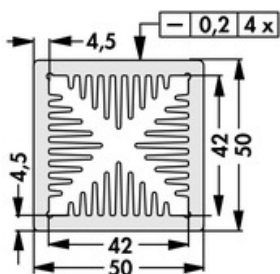

Data sheet Product LAM 5 75 5

Cooling aggregates > Miniature cooling aggregates
50 x 50 mm, with axial fan

Features

width:	50 mm
height:	50 mm
length:	75 mm
thermal resistance:	1.38 - 0.27 K/W
operating voltage of the fan motor:	<ul style="list-style-type: none"> • 5 V DC • 12 V DC • 24 V DC
surface:	natural colour anodised

Technical Drawing

Fan

Kugelgelagert, 5 V DC

type:	Sepa, ball bearing
dimensions:	50x50x10 mm
tension:	5 V DC
max. air volume:	10 m ³ /h
temperature range:	-10°C... +70°C
speed:	3,400 min ⁻¹
noise level:	17 dB(A)
weight:	19 g
failure rate (L ₁₀):	L ₁₀ < 95,000 h (20°C) MTBF < 280,000 h (20°C)
alarm output:	with

Kugelgelagert, 12 V DC

type:	Sepa, ball bearing
dimensions:	50x50x10 mm
tension:	12 V DC
max. air volume:	14.3 m ³ /h
temperature range:	-10°C... +70°C
speed:	4,800 min ⁻¹
noise level:	22 dB(A)
weight:	19 g
failure rate (L ₁₀):	L ₁₀ < 95,000 h (20°C) MTBF < 280,000 h (20°C)
alarm output:	with

Kugelgelagert, 24 V DC

type:	ebmpapst
dimensions:	50x50x15 mm
tension:	24 V DC
max. air volume:	20 m ³ /h
temperature range:	-20°C... +70°C

speed:	5,000 min⁻¹
noise level:	30 dB(A)
weight:	27 g
failure rate (L ₁₀):	L₁₀ 50,000 h (20°C)