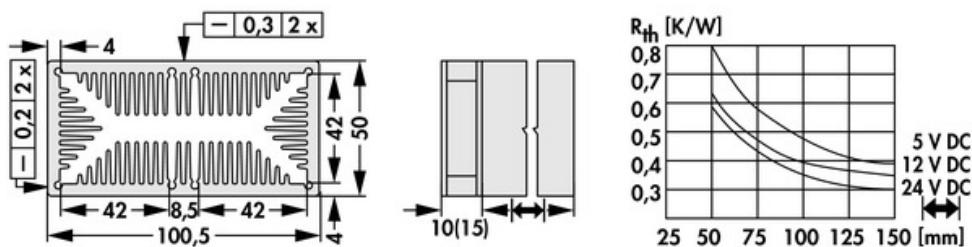

Data sheet Product LAM 5 D 100 12

Cooling aggregates > Miniature cooling aggregates
 50 x 100.5 mm, with axial fan, integrated clamp

Features

width:	100.5 mm
height:	50 mm
length:	100 mm
thermal resistance:	0.8 - 0.3 K/W
operating voltage of the fan motor:	<ul style="list-style-type: none"> • 5 V DC • 12 V DC • 24 V DC
surface:	natural colour anodised

Technical Drawing

Fan

Kugelgelagert, 5 V DC

type:	Sepa, ball bearing
dimensions:	50x50x10 mm
tension:	5 V DC
max. air volume:	10 m ³ /h
temperature range:	-10°C... +70°C
speed:	3,400 min ⁻¹
noise level:	17 dB(A)
weight:	19 g
failure rate (L ₁₀):	L ₁₀ < 95,000 h (20°C) MTBF < 280,000 h (20°C)
alarm output:	with

Kugelgelagert, 12 V DC

type:	Sepa, ball bearing
dimensions:	50x50x10 mm
tension:	12 V DC
max. air volume:	14.3 m ³ /h
temperature range:	-10°C... +70°C
speed:	4,800 min ⁻¹
noise level:	22 dB(A)
weight:	19 g
failure rate (L ₁₀):	L ₁₀ < 95,000 h (20°C) MTBF < 280,000 h (20°C)
alarm output:	with

Kugelgelagert, 24 V DC

type:	ebmpapst
dimensions:	50x50x15 mm
tension:	24 V DC
max. air volume:	20 m ³ /h
temperature range:	-20°C... +70°C

speed:	5,000 min⁻¹
noise level:	30 dB(A)
weight:	27 g
failure rate (L ₁₀):	L₁₀ 50,000 h (20°C)