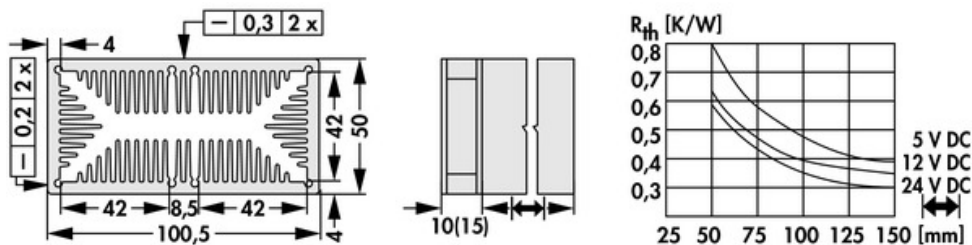

Data sheet Product LAM 5 D 100 24

Cooling aggregates > Miniature cooling aggregates
 50 x 100.5 mm, with axial fan, integrated clamp

Features

width:	100.5 mm
height:	50 mm
length:	100 mm
thermal resistance:	0.8 - 0.3 K/W
operating voltage of the fan motor:	<ul style="list-style-type: none"> • 5 V DC • 12 V DC • 24 V DC
surface:	natural colour anodised

Technical Drawing

Fan

Kugelgelagert, 5 V DC

type:	Sepa, ball bearing
dimensions:	50x50x10 mm
tension:	5 V DC
max. air volume:	10 m ³ /h
temperature range:	-10°C... +70°C
speed:	3,400 min ⁻¹
noise level:	17 dB(A)
weight:	19 g
failure rate (L ₁₀):	L ₁₀ < 95,000 h (20°C) MTBF < 280,000 h (20°C)
alarm output:	with

Kugelgelagert, 12 V DC

type:	Sepa, ball bearing
dimensions:	50x50x10 mm
tension:	12 V DC
max. air volume:	14.3 m ³ /h
temperature range:	-10°C... +70°C
speed:	4,800 min ⁻¹
noise level:	22 dB(A)
weight:	19 g
failure rate (L ₁₀):	L ₁₀ < 95,000 h (20°C) MTBF < 280,000 h (20°C)
alarm output:	with

Kugelgelagert, 24 V DC

type:	ebmpapst
dimensions:	50x50x15 mm
tension:	24 V DC
max. air volume:	20 m ³ /h
temperature range:	-20°C... +70°C

speed:	5,000 min⁻¹
noise level:	30 dB(A)
weight:	27 g
failure rate (L ₁₀):	L₁₀ 50,000 h (20°C)