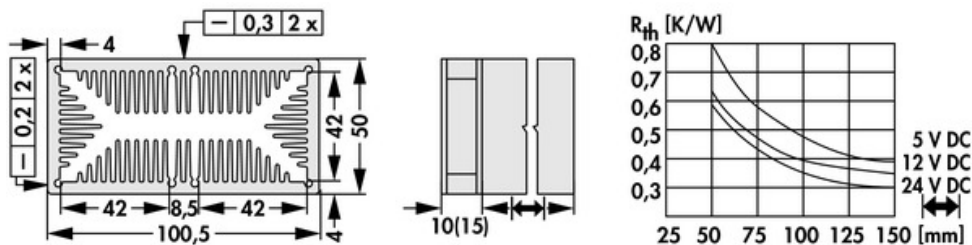

Data sheet Product LAM 5 D 100 5

Cooling aggregates > Miniature cooling aggregates
 50 x 100.5 mm, with axial fan, integrated clamp

Features

width:	100.5 mm
height:	50 mm
length:	100 mm
thermal resistance:	0.8 - 0.3 K/W
operating voltage of the fan motor:	<ul style="list-style-type: none"> • 5 V DC • 12 V DC • 24 V DC
surface:	natural colour anodised

Technical Drawing

Fan

Kugelgelagert, 5 V DC

type:	Sepa, ball bearing
dimensions:	50x50x10 mm
tension:	5 V DC
max. air volume:	10 m ³ /h
temperature range:	-10°C... +70°C
speed:	3,400 min ⁻¹
noise level:	17 dB(A)
weight:	19 g
failure rate (L ₁₀):	L ₁₀ < 95,000 h (20°C) MTBF < 280,000 h (20°C)
alarm output:	with

Kugelgelagert, 12 V DC

type:	Sepa, ball bearing
dimensions:	50x50x10 mm
tension:	12 V DC
max. air volume:	14.3 m ³ /h
temperature range:	-10°C... +70°C
speed:	4,800 min ⁻¹
noise level:	22 dB(A)
weight:	19 g
failure rate (L ₁₀):	L ₁₀ < 95,000 h (20°C) MTBF < 280,000 h (20°C)
alarm output:	with

Kugelgelagert, 24 V DC

type:	ebmpapst
dimensions:	50x50x15 mm
tension:	24 V DC
max. air volume:	20 m ³ /h
temperature range:	-20°C... +70°C

speed:	5,000 min⁻¹
noise level:	30 dB(A)
weight:	27 g
failure rate (L ₁₀):	L₁₀ 50,000 h (20°C)