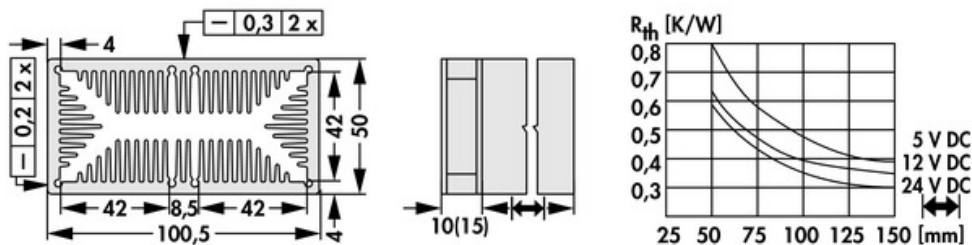

Data sheet Product LAM 5 D 125 24

Cooling aggregates > Miniature cooling aggregates
50 x 100.5 mm, with axial fan, integrated clamp

Features

width:	100.5 mm
height:	50 mm
length:	125 mm
thermal resistance:	0.8 - 0.3 K/W
operating voltage of the fan motor:	• 5 V DC • 12 V DC • 24 V DC
surface:	natural colour anodised

Technical Drawing