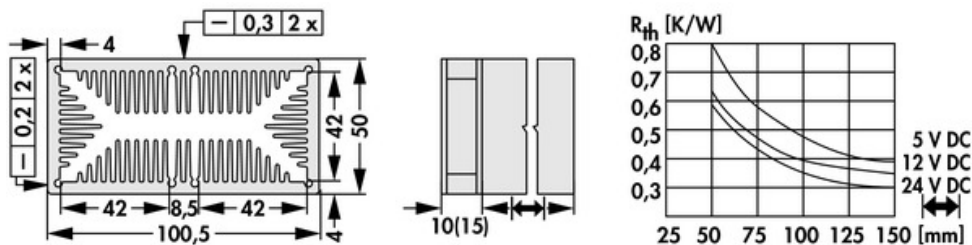

Data sheet Product LAM 5 D 125 5

Cooling aggregates > Miniature cooling aggregates
50 x 100.5 mm, with axial fan, integrated clamp

Features

width:	100.5 mm
height:	50 mm
length:	125 mm
thermal resistance:	0.8 - 0.3 K/W
operating voltage of the fan motor:	• 5 V DC • 12 V DC • 24 V DC
surface:	natural colour anodised

Technical Drawing