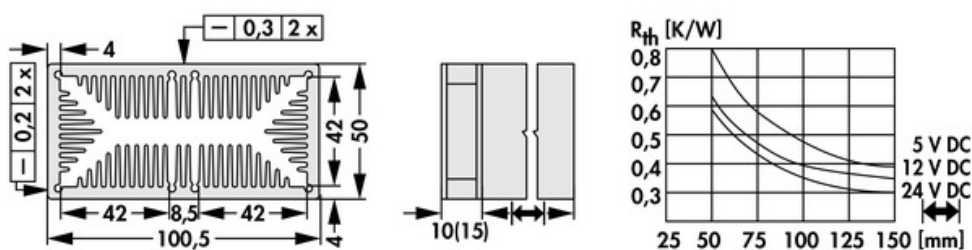

Data sheet Product LAM 5 D 150 12

Cooling aggregates > Miniature cooling aggregates
 50 x 100.5 mm, with axial fan, integrated clamp

Features

width:	100.5 mm
height:	50 mm
length:	150 mm
thermal resistance:	0.8 - 0.3 K/W
operating voltage of the fan motor:	<ul style="list-style-type: none"> • 5 V DC • 12 V DC • 24 V DC
surface:	natural colour anodised

Technical Drawing

Fan

Kugelgelagert, 5 V DC

type:	Sepa, ball bearing
dimensions:	50x50x10 mm
tension:	5 V DC
max. air volume:	10 m ³ /h
temperature range:	-10°C... +70°C
speed:	3,400 min ⁻¹
noise level:	17 dB(A)
weight:	19 g
failure rate (L ₁₀):	L ₁₀ < 95,000 h (20°C) MTBF < 280,000 h (20°C)
alarm output:	with

Kugelgelagert, 12 V DC

type:	Sepa, ball bearing
dimensions:	50x50x10 mm
tension:	12 V DC
max. air volume:	14.3 m ³ /h
temperature range:	-10°C... +70°C
speed:	4,800 min ⁻¹
noise level:	22 dB(A)
weight:	19 g
failure rate (L ₁₀):	L ₁₀ < 95,000 h (20°C) MTBF < 280,000 h (20°C)
alarm output:	with

Kugelgelagert, 24 V DC

type:	ebmpapst
dimensions:	50x50x15 mm
tension:	24 V DC
max. air volume:	20 m ³ /h
temperature range:	-20°C... +70°C

speed:	5,000 min⁻¹
noise level:	30 dB(A)
weight:	27 g
failure rate (L ₁₀):	L₁₀ 50,000 h (20°C)