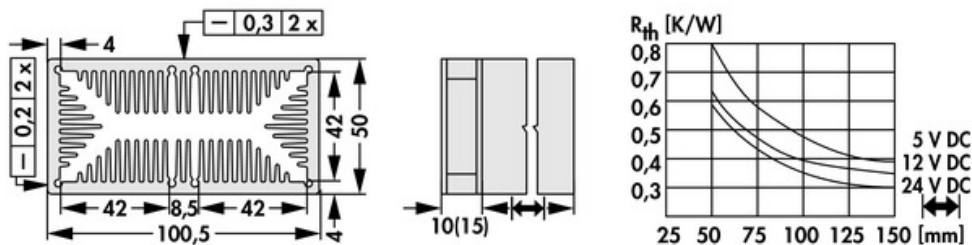

Data sheet Product LAM 5 D 150 24

Cooling aggregates > Miniature cooling aggregates
 50 x 100.5 mm, with axial fan, integrated clamp

Features

width:	100.5 mm
height:	50 mm
length:	150 mm
thermal resistance:	0.8 - 0.3 K/W
operating voltage of the fan motor:	<ul style="list-style-type: none"> • 5 V DC • 12 V DC • 24 V DC
surface:	natural colour anodised

Technical Drawing

Fan

Kugelgelagert, 5 V DC

type:	Sepa, ball bearing
dimensions:	50x50x10 mm
tension:	5 V DC
max. air volume:	10 m ³ /h
temperature range:	-10°C... +70°C
speed:	3,400 min ⁻¹
noise level:	17 dB(A)
weight:	19 g
failure rate (L ₁₀):	L ₁₀ < 95,000 h (20°C) MTBF < 280,000 h (20°C)
alarm output:	with

Kugelgelagert, 12 V DC

type:	Sepa, ball bearing
dimensions:	50x50x10 mm
tension:	12 V DC
max. air volume:	14.3 m ³ /h
temperature range:	-10°C... +70°C
speed:	4,800 min ⁻¹
noise level:	22 dB(A)
weight:	19 g
failure rate (L ₁₀):	L ₁₀ < 95,000 h (20°C) MTBF < 280,000 h (20°C)
alarm output:	with

Kugelgelagert, 24 V DC

type:	ebmpapst
dimensions:	50x50x15 mm
tension:	24 V DC
max. air volume:	20 m ³ /h
temperature range:	-20°C... +70°C

speed:	5,000 min⁻¹
noise level:	30 dB(A)
weight:	27 g
failure rate (L ₁₀):	L₁₀ 50,000 h (20°C)