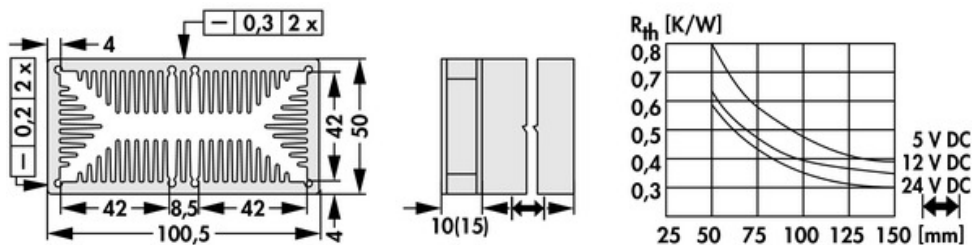

Data sheet Product LAM 5 D 150 5

Cooling aggregates > Miniature cooling aggregates
 50 x 100.5 mm, with axial fan, integrated clamp

Features

width:	100.5 mm
height:	50 mm
length:	150 mm
thermal resistance:	0.8 - 0.3 K/W
operating voltage of the fan motor:	<ul style="list-style-type: none"> • 5 V DC • 12 V DC • 24 V DC
surface:	natural colour anodised

Technical Drawing

Fan

Kugelgelagert, 5 V DC

type:	Sepa, ball bearing
dimensions:	50x50x10 mm
tension:	5 V DC
max. air volume:	10 m ³ /h
temperature range:	-10°C... +70°C
speed:	3,400 min ⁻¹
noise level:	17 dB(A)
weight:	19 g
failure rate (L ₁₀):	L ₁₀ < 95,000 h (20°C) MTBF < 280,000 h (20°C)
alarm output:	with

Kugelgelagert, 12 V DC

type:	Sepa, ball bearing
dimensions:	50x50x10 mm
tension:	12 V DC
max. air volume:	14.3 m ³ /h
temperature range:	-10°C... +70°C
speed:	4,800 min ⁻¹
noise level:	22 dB(A)
weight:	19 g
failure rate (L ₁₀):	L ₁₀ < 95,000 h (20°C) MTBF < 280,000 h (20°C)
alarm output:	with

Kugelgelagert, 24 V DC

type:	ebmpapst
dimensions:	50x50x15 mm
tension:	24 V DC
max. air volume:	20 m ³ /h
temperature range:	-20°C... +70°C

speed:	5,000 min⁻¹
noise level:	30 dB(A)
weight:	27 g
failure rate (L ₁₀):	L₁₀ 50,000 h (20°C)