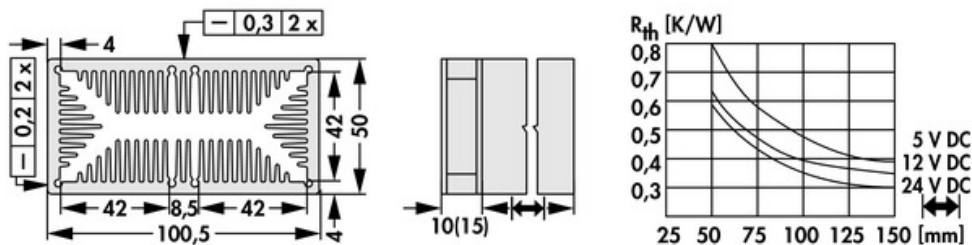

Data sheet Product LAM 5 D 50 12

Cooling aggregates > Miniature cooling aggregates
50 x 100.5 mm, with axial fan, integrated clamp

Features

width:	100.5 mm
height:	50 mm
length:	50 mm
thermal resistance:	0.8 - 0.3 K/W
operating voltage of the fan motor:	• 5 V DC • 12 V DC • 24 V DC
surface:	natural colour anodised

Technical Drawing