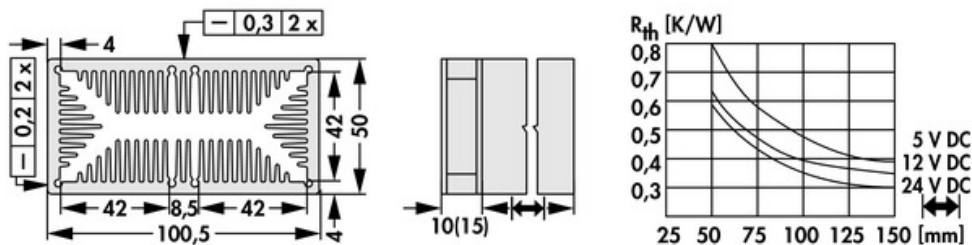

Data sheet Product LAM 5 D 50 5

Cooling aggregates > Miniature cooling aggregates
 50 x 100.5 mm, with axial fan, integrated clamp

Features

width:	100.5 mm
height:	50 mm
length:	50 mm
thermal resistance:	0.8 - 0.3 K/W
operating voltage of the fan motor:	<ul style="list-style-type: none"> • 5 V DC • 12 V DC • 24 V DC
surface:	natural colour anodised

Technical Drawing

Fan

Kugelgelagert, 5 V DC

type:	Sepa, ball bearing
dimensions:	50x50x10 mm
tension:	5 V DC
max. air volume:	10 m ³ /h
temperature range:	-10°C... +70°C
speed:	3,400 min ⁻¹
noise level:	17 dB(A)
weight:	19 g
failure rate (L ₁₀):	L ₁₀ < 95,000 h (20°C) MTBF < 280,000 h (20°C)
alarm output:	with

Kugelgelagert, 12 V DC

type:	Sepa, ball bearing
dimensions:	50x50x10 mm
tension:	12 V DC
max. air volume:	14.3 m ³ /h
temperature range:	-10°C... +70°C
speed:	4,800 min ⁻¹
noise level:	22 dB(A)
weight:	19 g
failure rate (L ₁₀):	L ₁₀ < 95,000 h (20°C) MTBF < 280,000 h (20°C)
alarm output:	with

Kugelgelagert, 24 V DC

type:	ebmpapst
dimensions:	50x50x15 mm
tension:	24 V DC
max. air volume:	20 m ³ /h
temperature range:	-20°C... +70°C

speed:	5,000 min⁻¹
noise level:	30 dB(A)
weight:	27 g
failure rate (L ₁₀):	L₁₀ 50,000 h (20°C)