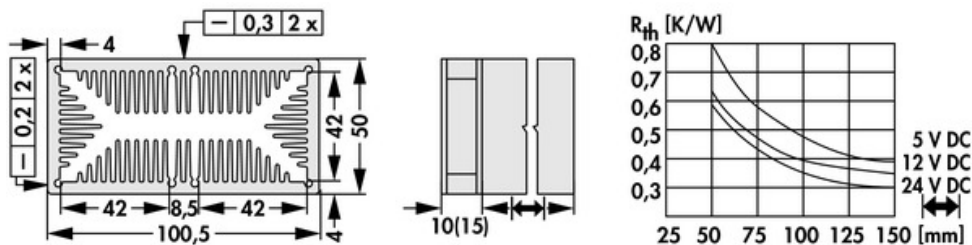

Data sheet Product LAM 5 D 75 12

Cooling aggregates > Miniature cooling aggregates
 50 x 100.5 mm, with axial fan, integrated clamp

Features

width:	100.5 mm
height:	50 mm
length:	75 mm
thermal resistance:	0.8 - 0.3 K/W
operating voltage of the fan motor:	<ul style="list-style-type: none"> • 5 V DC • 12 V DC • 24 V DC
surface:	natural colour anodised

Technical Drawing

Fan

Kugellagert, 5 V DC

type:	Sepa, ball bearing
dimensions:	50x50x10 mm
tension:	5 V DC
max. air volume:	10 m ³ /h
temperature range:	-10°C... +70°C
speed:	3,400 min ⁻¹
noise level:	17 dB(A)
weight:	19 g
failure rate (L ₁₀):	L ₁₀ < 95,000 h (20°C) MTBF < 280,000 h (20°C)
alarm output:	with

Kugellagert, 12 V DC

type:	Sepa, ball bearing
dimensions:	50x50x10 mm
tension:	12 V DC
max. air volume:	14.3 m ³ /h
temperature range:	-10°C... +70°C
speed:	4,800 min ⁻¹
noise level:	22 dB(A)
weight:	19 g
failure rate (L ₁₀):	L ₁₀ < 95,000 h (20°C) MTBF < 280,000 h (20°C)
alarm output:	with

Kugellagert, 24 V DC

type:	ebmpapst
dimensions:	50x50x15 mm
tension:	24 V DC
max. air volume:	20 m ³ /h
temperature range:	-20°C... +70°C

speed:	5,000 min⁻¹
noise level:	30 dB(A)
weight:	27 g
failure rate (L ₁₀):	L₁₀ 50,000 h (20°C)