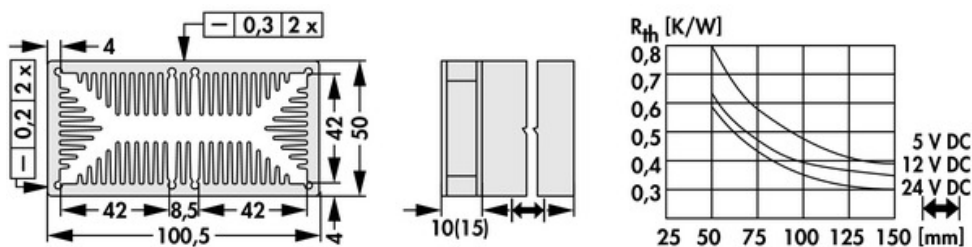

Data sheet Product LAM 5 D 75 24

Cooling aggregates > Miniature cooling aggregates
50 x 100.5 mm, with axial fan, integrated clamp

Features

width:	100.5 mm
height:	50 mm
length:	75 mm
thermal resistance:	0.8 - 0.3 K/W
operating voltage of the fan motor:	<ul style="list-style-type: none">• 5 V DC• 12 V DC• 24 V DC
surface:	natural colour anodised

Technical Drawing

Fan

Kugelgelagert, 5 V DC

type:	Sepa, ball bearing
dimensions:	50x50x10 mm
tension:	5 V DC
max. air volume:	10 m ³ /h
temperature range:	-10°C... +70°C
speed:	3,400 min ⁻¹
noise level:	17 dB(A)
weight:	19 g
failure rate (L ₁₀):	L ₁₀ < 95,000 h (20°C) MTBF < 280,000 h (20°C)
alarm output:	with

Kugelgelagert, 12 V DC

type:	Sepa, ball bearing
dimensions:	50x50x10 mm
tension:	12 V DC
max. air volume:	14.3 m ³ /h
temperature range:	-10°C... +70°C
speed:	4,800 min ⁻¹
noise level:	22 dB(A)
weight:	19 g
failure rate (L ₁₀):	L ₁₀ < 95,000 h (20°C) MTBF < 280,000 h (20°C)
alarm output:	with

Kugelgelagert, 24 V DC

type:	ebmpapst
dimensions:	50x50x15 mm
tension:	24 V DC
max. air volume:	20 m ³ /h
temperature range:	-20°C... +70°C

speed:	5,000 min⁻¹
noise level:	30 dB(A)
weight:	27 g
failure rate (L ₁₀):	L₁₀ 50,000 h (20°C)