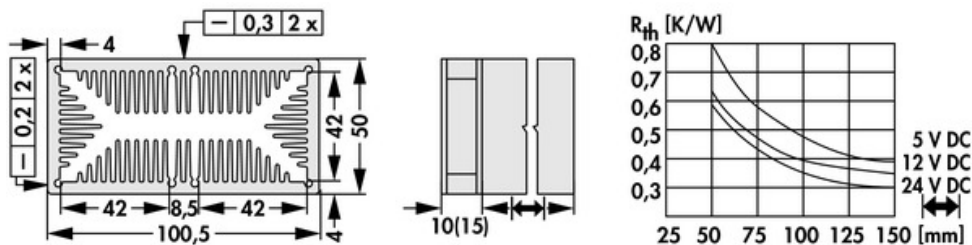

Data sheet Product LAM 5 D 75 5

Cooling aggregates>Miniature cooling aggregates
 50 x 100.5 mm, with axial fan, integrated clamp

Features

width:	100.5 mm
height:	50 mm
length:	75 mm
thermal resistance:	0.8 - 0.3 K/W
operating voltage of the fan motor:	<ul style="list-style-type: none"> • 5 V DC • 12 V DC • 24 V DC
surface:	natural colour anodised

Technical Drawing

Fan

Kugelgelagert, 5 V DC

type:	Sepa, ball bearing
dimensions:	50x50x10 mm
tension:	5 V DC
max. air volume:	10 m ³ /h
temperature range:	-10°C... +70°C
speed:	3,400 min ⁻¹
noise level:	17 dB(A)
weight:	19 g
failure rate (L ₁₀):	L ₁₀ < 95,000 h (20°C) MTBF < 280,000 h (20°C)
alarm output:	with

Kugelgelagert, 12 V DC

type:	Sepa, ball bearing
dimensions:	50x50x10 mm
tension:	12 V DC
max. air volume:	14.3 m ³ /h
temperature range:	-10°C... +70°C
speed:	4,800 min ⁻¹
noise level:	22 dB(A)
weight:	19 g
failure rate (L ₁₀):	L ₁₀ < 95,000 h (20°C) MTBF < 280,000 h (20°C)
alarm output:	with

Kugelgelagert, 24 V DC

type:	ebmpapst
dimensions:	50x50x15 mm
tension:	24 V DC
max. air volume:	20 m ³ /h
temperature range:	-20°C... +70°C

speed:	5,000 min⁻¹
noise level:	30 dB(A)
weight:	27 g
failure rate (L ₁₀):	L₁₀ 50,000 h (20°C)