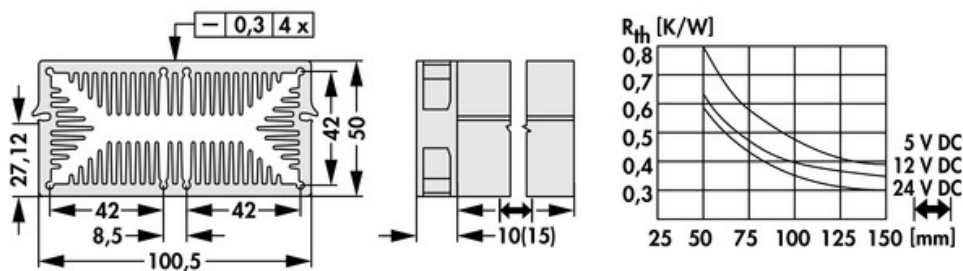

Data sheet Product LAM 5 D K 125 12

Cooling aggregates > Miniature cooling aggregates
 50 x 100.5 mm, with axial fan, integrated clamp

- compact design
- homogeneous heat distribution
- mounting possible on any side
- powerful axial-fan motor
- other lengths, special designs and machinings according to customer's specifications
- other surfaces, fan types and fan voltages upon request

Features

width:	100.5 mm
height:	50 mm
length:	125 mm
thermal resistance:	0.8 - 0.3 K/W
operating voltage of the fan motor:	<ul style="list-style-type: none"> • 5 V DC • 12 V DC • 24 V DC
surface:	natural colour anodised

Technical Drawing

Fan

Kugelgelagert, 5 V DC

type:	Sepa, ball bearing
dimensions:	50x50x10 mm
tension:	5 V DC
max. air volume:	10 m ³ /h
temperature range:	-10°C... +70°C
speed:	3,400 min ⁻¹
noise level:	17 dB(A)
weight:	19 g
failure rate (L ₁₀):	L ₁₀ < 95,000 h (20°C) MTBF < 280,000 h (20°C)
alarm output:	with

Kugelgelagert, 12 V DC

type:	Sepa, ball bearing
dimensions:	50x50x10 mm
tension:	12 V DC
max. air volume:	14.3 m ³ /h
temperature range:	-10°C... +70°C
speed:	4,800 min ⁻¹
noise level:	22 dB(A)
weight:	19 g
failure rate (L ₁₀):	L ₁₀ < 95,000 h (20°C) MTBF < 280,000 h (20°C)
alarm output:	with