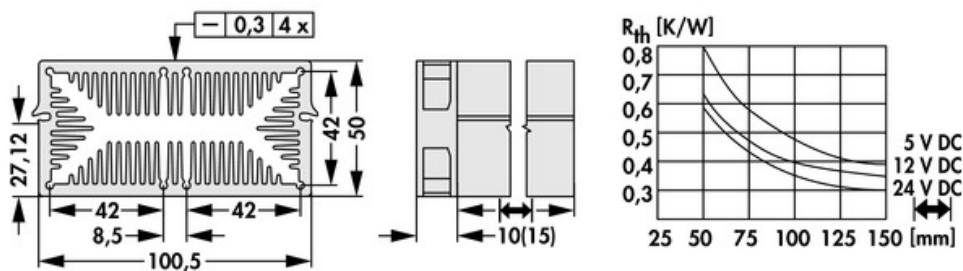

Data sheet Product LAM 5 D K 125 24

Cooling aggregates > Miniature cooling aggregates
 50 x 100.5 mm, with axial fan, integrated clamp

- compact design
- homogeneous heat distribution
- mounting possible on any side
- powerful axial-fan motor
- other lengths, special designs and machinings according to customer's specifications
- other surfaces, fan types and fan voltages upon request

Features

width:	100.5 mm
height:	50 mm
length:	125 mm
thermal resistance:	0.8 - 0.3 K/W
operating voltage of the fan motor:	<ul style="list-style-type: none"> • 5 V DC • 12 V DC • 24 V DC
surface:	natural colour anodised

Technical Drawing

Fan

Kugelgelagert, 5 V DC

type:	Sepa, ball bearing
dimensions:	50x50x10 mm
tension:	5 V DC
max. air volume:	10 m ³ /h
temperature range:	-10°C... +70°C
speed:	3,400 min ⁻¹
noise level:	17 dB(A)
weight:	19 g
failure rate (L ₁₀):	L ₁₀ < 95,000 h (20°C) MTBF < 280,000 h (20°C)
alarm output:	with

Kugelgelagert, 12 V DC

type:	Sepa, ball bearing
dimensions:	50x50x10 mm
tension:	12 V DC
max. air volume:	14.3 m ³ /h
temperature range:	-10°C... +70°C
speed:	4,800 min ⁻¹
noise level:	22 dB(A)
weight:	19 g
failure rate (L ₁₀):	L ₁₀ < 95,000 h (20°C) MTBF < 280,000 h (20°C)
alarm output:	with