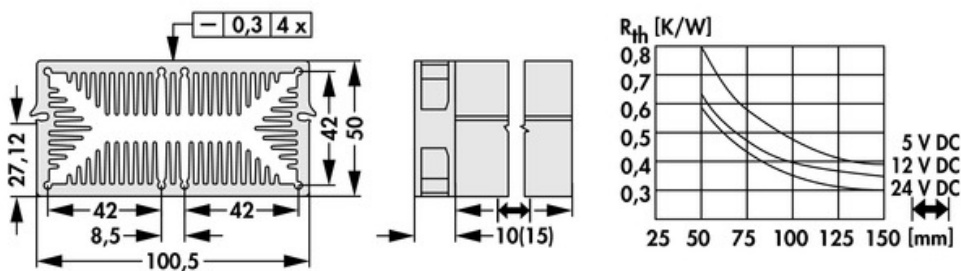

Data sheet Product LAM 5 D K 125 5

Cooling aggregates > Miniature cooling aggregates
 50 x 100.5 mm, with axial fan, integrated clamp

- compact design
- homogeneous heat distribution
- mounting possible on any side
- powerful axial-fan motor
- other lengths, special designs and machinings according to customer's specifications
- other surfaces, fan types and fan voltages upon request

Features

width:	100.5 mm
height:	50 mm
length:	125 mm
thermal resistance:	0.8 - 0.3 K/W
operating voltage of the fan motor:	<ul style="list-style-type: none"> • 5 V DC • 12 V DC • 24 V DC
surface:	natural colour anodised

Technical Drawing

Fan

Kugelgelagert, 5 V DC

type:	Sepa, ball bearing
dimensions:	50x50x10 mm
tension:	5 V DC
max. air volume:	10 m ³ /h
temperature range:	-10°C... +70°C
speed:	3,400 min ⁻¹
noise level:	17 dB(A)
weight:	19 g
failure rate (L ₁₀):	L ₁₀ < 95,000 h (20°C) MTBF < 280,000 h (20°C)
alarm output:	with

Kugelgelagert, 12 V DC

type:	Sepa, ball bearing
dimensions:	50x50x10 mm
tension:	12 V DC
max. air volume:	14.3 m ³ /h
temperature range:	-10°C... +70°C
speed:	4,800 min ⁻¹
noise level:	22 dB(A)
weight:	19 g
failure rate (L ₁₀):	L ₁₀ < 95,000 h (20°C) MTBF < 280,000 h (20°C)
alarm output:	with