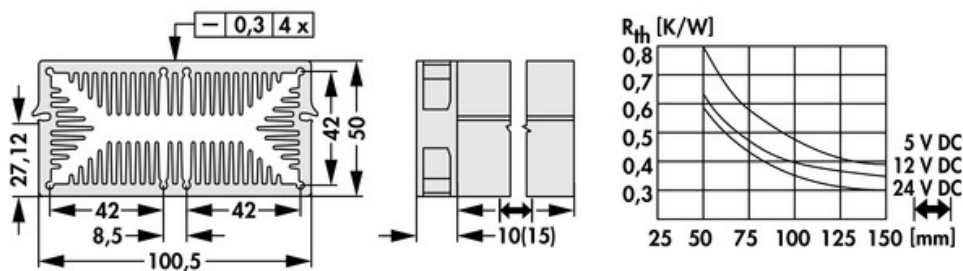

Data sheet Product LAM 5 D K 150 24

Cooling aggregates > Miniature cooling aggregates
 50 x 100.5 mm, with axial fan, integrated clamp

- compact design
- homogeneous heat distribution
- mounting possible on any side
- powerful axial-fan motor
- other lengths, special designs and machinings according to customer's specifications
- other surfaces, fan types and fan voltages upon request

Features

width:	100.5 mm
height:	50 mm
length:	150 mm
thermal resistance:	0.8 - 0.3 K/W
operating voltage of the fan motor:	<ul style="list-style-type: none"> • 5 V DC • 12 V DC • 24 V DC
surface:	natural colour anodised

Technical Drawing

Fan

Kugelgelagert, 5 V DC

type:	Sepa, ball bearing
dimensions:	50x50x10 mm
tension:	5 V DC
max. air volume:	10 m ³ /h
temperature range:	-10°C... +70°C
speed:	3,400 min ⁻¹
noise level:	17 dB(A)
weight:	19 g
failure rate (L ₁₀):	L ₁₀ < 95,000 h (20°C) MTBF < 280,000 h (20°C)
alarm output:	with

Kugelgelagert, 12 V DC

type:	Sepa, ball bearing
dimensions:	50x50x10 mm
tension:	12 V DC
max. air volume:	14.3 m ³ /h
temperature range:	-10°C... +70°C
speed:	4,800 min ⁻¹
noise level:	22 dB(A)
weight:	19 g
failure rate (L ₁₀):	L ₁₀ < 95,000 h (20°C) MTBF < 280,000 h (20°C)
alarm output:	with