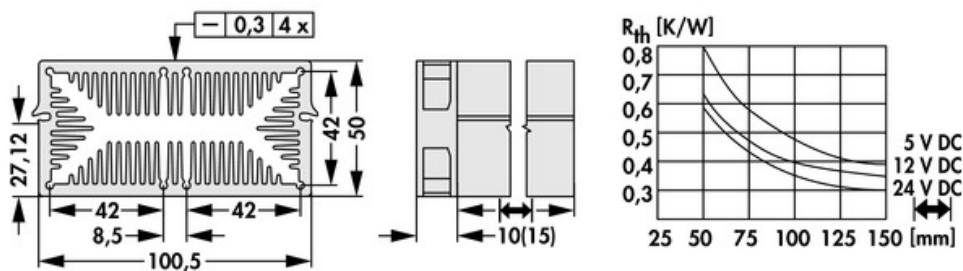

Data sheet Product LAM 5 D K 50 12

Cooling aggregates > Miniature cooling aggregates
 50 x 100.5 mm, with axial fan, integrated clamp

- compact design
- homogeneous heat distribution
- mounting possible on any side
- powerful axial-fan motor
- other lengths, special designs and machinings according to customer's specifications
- other surfaces, fan types and fan voltages upon request

Features

width:	100.5 mm
height:	50 mm
length:	50 mm
thermal resistance:	0.8 - 0.3 K/W
operating voltage of the fan motor:	<ul style="list-style-type: none"> • 5 V DC • 12 V DC • 24 V DC
surface:	natural colour anodised

Technical Drawing

Fan

Kugelgelagert, 5 V DC

type:	Sepa, ball bearing
dimensions:	50x50x10 mm
tension:	5 V DC
max. air volume:	10 m ³ /h
temperature range:	-10°C... +70°C
speed:	3,400 min ⁻¹
noise level:	17 dB(A)
weight:	19 g
failure rate (L ₁₀):	L ₁₀ < 95,000 h (20°C) MTBF < 280,000 h (20°C)
alarm output:	with

Kugelgelagert, 12 V DC

type:	Sepa, ball bearing
dimensions:	50x50x10 mm
tension:	12 V DC
max. air volume:	14.3 m ³ /h
temperature range:	-10°C... +70°C
speed:	4,800 min ⁻¹
noise level:	22 dB(A)
weight:	19 g
failure rate (L ₁₀):	L ₁₀ < 95,000 h (20°C) MTBF < 280,000 h (20°C)
alarm output:	with