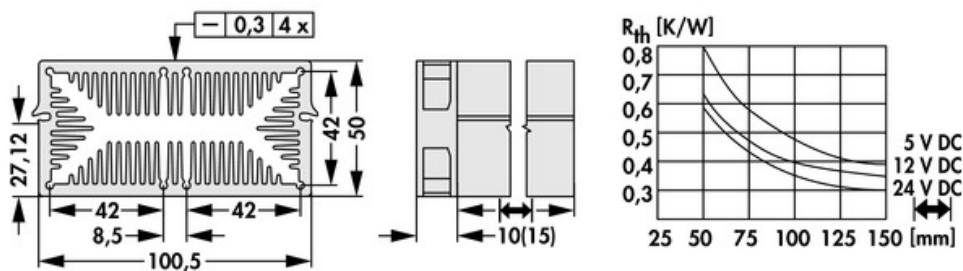

Data sheet Product LAM 5 D K 75 12

Cooling aggregates > Miniature cooling aggregates
 50 x 100.5 mm, with axial fan, integrated clamp

- compact design
- homogeneous heat distribution
- mounting possible on any side
- powerful axial-fan motor
- other lengths, special designs and machinings according to customer's specifications
- other surfaces, fan types and fan voltages upon request

Features

width:	100.5 mm
height:	50 mm
length:	75 mm
thermal resistance:	0.8 - 0.3 K/W
operating voltage of the fan motor:	<ul style="list-style-type: none"> • 5 V DC • 12 V DC • 24 V DC
surface:	natural colour anodised

Technical Drawing

Fan

Kugelgelagert, 5 V DC

type:	Sepa, ball bearing
dimensions:	50x50x10 mm
tension:	5 V DC
max. air volume:	10 m ³ /h
temperature range:	-10°C... +70°C
speed:	3,400 min ⁻¹
noise level:	17 dB(A)
weight:	19 g
failure rate (L ₁₀):	L ₁₀ < 95,000 h (20°C) MTBF < 280,000 h (20°C)
alarm output:	with

Kugelgelagert, 12 V DC

type:	Sepa, ball bearing
dimensions:	50x50x10 mm
tension:	12 V DC
max. air volume:	14.3 m ³ /h
temperature range:	-10°C... +70°C
speed:	4,800 min ⁻¹
noise level:	22 dB(A)
weight:	19 g
failure rate (L ₁₀):	L ₁₀ < 95,000 h (20°C) MTBF < 280,000 h (20°C)
alarm output:	with