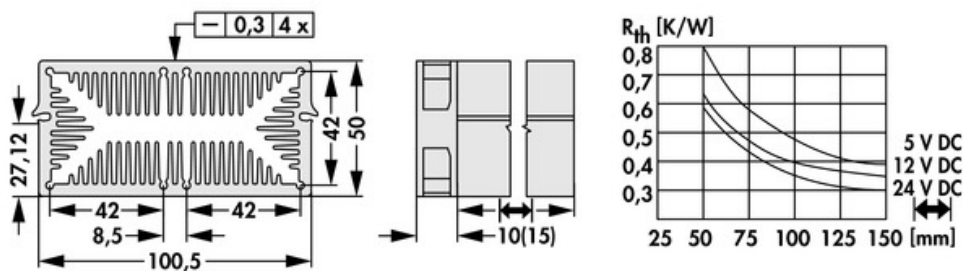

Data sheet Product LAM 5 D K 75 24

Cooling aggregates > Miniature cooling aggregates
 50 x 100.5 mm, with axial fan, integrated clamp

- compact design
- homogeneous heat distribution
- mounting possible on any side
- powerful axial-fan motor
- other lengths, special designs and machinings according to customer's specifications
- other surfaces, fan types and fan voltages upon request

Features

width:	100.5 mm
height:	50 mm
length:	75 mm
thermal resistance:	0.8 - 0.3 K/W
operating voltage of the fan motor:	<ul style="list-style-type: none"> • 5 V DC • 12 V DC • 24 V DC
surface:	natural colour anodised

Technical Drawing

Fan

Kugellagert, 5 V DC

type:	Sepa, ball bearing
dimensions:	50x50x10 mm
tension:	5 V DC
max. air volume:	10 m ³ /h
temperature range:	-10°C... +70°C
speed:	3,400 min ⁻¹
noise level:	17 dB(A)
weight:	19 g
failure rate (L ₁₀):	L ₁₀ < 95,000 h (20°C) MTBF < 280,000 h (20°C)
alarm output:	with

Kugellagert, 12 V DC

type:	Sepa, ball bearing
dimensions:	50x50x10 mm
tension:	12 V DC
max. air volume:	14.3 m ³ /h
temperature range:	-10°C... +70°C
speed:	4,800 min ⁻¹
noise level:	22 dB(A)
weight:	19 g
failure rate (L ₁₀):	L ₁₀ < 95,000 h (20°C) MTBF < 280,000 h (20°C)
alarm output:	with