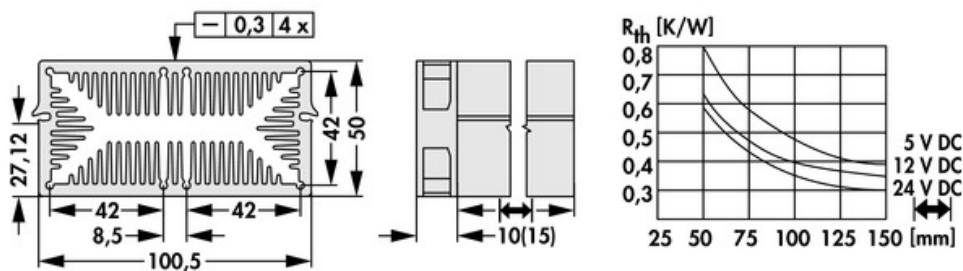

Data sheet Product LAM 5 D K 75 5

Cooling aggregates > Miniature cooling aggregates
 50 x 100.5 mm, with axial fan, integrated clamp

- compact design
- homogeneous heat distribution
- mounting possible on any side
- powerful axial-fan motor
- other lengths, special designs and machinings according to customer's specifications
- other surfaces, fan types and fan voltages upon request

Features

width:	100.5 mm
height:	50 mm
length:	75 mm
thermal resistance:	0.8 - 0.3 K/W
operating voltage of the fan motor:	<ul style="list-style-type: none"> • 5 V DC • 12 V DC • 24 V DC
surface:	natural colour anodised

Technical Drawing

Fan

Kugelgelagert, 5 V DC

type:	Sepa, ball bearing
dimensions:	50x50x10 mm
tension:	5 V DC
max. air volume:	10 m ³ /h
temperature range:	-10°C... +70°C
speed:	3,400 min ⁻¹
noise level:	17 dB(A)
weight:	19 g
failure rate (L ₁₀):	L ₁₀ < 95,000 h (20°C) MTBF < 280,000 h (20°C)
alarm output:	with

Kugelgelagert, 12 V DC

type:	Sepa, ball bearing
dimensions:	50x50x10 mm
tension:	12 V DC
max. air volume:	14.3 m ³ /h
temperature range:	-10°C... +70°C
speed:	4,800 min ⁻¹
noise level:	22 dB(A)
weight:	19 g
failure rate (L ₁₀):	L ₁₀ < 95,000 h (20°C) MTBF < 280,000 h (20°C)
alarm output:	with