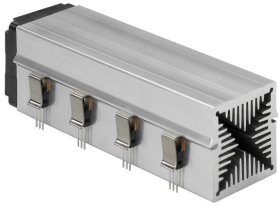

## Data sheet Product LAM 5 K 100 12

Cooling aggregates > Miniature cooling aggregates  
 50 x 50 mm, with axial fan, integrated clamp

### Features

width:	50 mm
height:	50 mm
length:	100 mm
thermal resistance:	1.38 - 0.27 K/W
operating voltage of the fan motor:	<ul style="list-style-type: none"> <li>• 5 V DC</li> <li>• 12 V DC</li> <li>• 24 V DC</li> </ul>
surface:	natural colour anodised

### Kugellagert, 5 V DC

type:	Sepa, ball bearing
dimensions:	50x50x10 mm
tension:	5 V DC
max. air volume:	10 m <sup>3</sup> /h
temperature range:	-10°C... +70°C
speed:	3,400 min <sup>-1</sup>
noise level:	17 dB(A)
weight:	19 g
failure rate (L <sub>10</sub> ):	L <sub>10</sub> < 95,000 h (20°C) MTBF < 280,000 h (20°C)
alarm output:	with

### Kugellagert, 12 V DC

type:	Sepa, ball bearing
dimensions:	50x50x10 mm
tension:	12 V DC
max. air volume:	14.3 m <sup>3</sup> /h
temperature range:	-10°C... +70°C
speed:	4,800 min <sup>-1</sup>
noise level:	22 dB(A)
weight:	19 g
failure rate (L <sub>10</sub> ):	L <sub>10</sub> < 95,000 h (20°C) MTBF < 280,000 h (20°C)
alarm output:	with