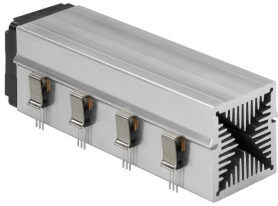

## Data sheet Product LAM 5 K 100 24

Cooling aggregates > Miniature cooling aggregates  
 50 x 50 mm, with axial fan, integrated clamp

### Features

width:	50 mm
height:	50 mm
length:	100 mm
thermal resistance:	1.38 - 0.27 K/W
operating voltage of the fan motor:	<ul style="list-style-type: none"> <li>• 5 V DC</li> <li>• 12 V DC</li> <li>• 24 V DC</li> </ul>
surface:	natural colour anodised

### Kugelgelagert, 5 V DC

type:	Sepa, ball bearing
dimensions:	50x50x10 mm
tension:	5 V DC
max. air volume:	10 m <sup>3</sup> /h
temperature range:	-10°C... +70°C
speed:	3,400 min <sup>-1</sup>
noise level:	17 dB(A)
weight:	19 g
failure rate (L <sub>10</sub> ):	L <sub>10</sub> < 95,000 h (20°C) MTBF < 280,000 h (20°C)
alarm output:	with

### Kugelgelagert, 12 V DC

type:	Sepa, ball bearing
dimensions:	50x50x10 mm
tension:	12 V DC
max. air volume:	14.3 m <sup>3</sup> /h
temperature range:	-10°C... +70°C
speed:	4,800 min <sup>-1</sup>
noise level:	22 dB(A)
weight:	19 g
failure rate (L <sub>10</sub> ):	L <sub>10</sub> < 95,000 h (20°C) MTBF < 280,000 h (20°C)
alarm output:	with