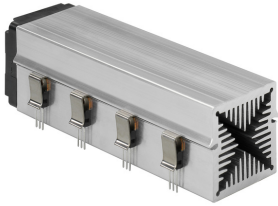

## Data sheet Product LAM 5 K 100 5

Cooling aggregates > Miniature cooling aggregates  
 50 x 50 mm, with axial fan, integrated clamp

### Features

width:	50 mm
height:	50 mm
length:	100 mm
thermal resistance:	1.38 - 0.27 K/W
operating voltage of the fan motor:	<ul style="list-style-type: none"> <li>• 5 V DC</li> <li>• 12 V DC</li> <li>• 24 V DC</li> </ul>
surface:	natural colour anodised

### Kugelgelagert, 5 V DC

type:	Sepa, ball bearing
dimensions:	50x50x10 mm
tension:	5 V DC
max. air volume:	10 m <sup>3</sup> /h
temperature range:	-10°C... +70°C
speed:	3,400 min <sup>-1</sup>
noise level:	17 dB(A)
weight:	19 g
failure rate (L <sub>10</sub> ):	L <sub>10</sub> < 95,000 h (20°C) MTBF < 280,000 h (20°C)
alarm output:	with

### Kugelgelagert, 12 V DC

type:	Sepa, ball bearing
dimensions:	50x50x10 mm
tension:	12 V DC
max. air volume:	14.3 m <sup>3</sup> /h
temperature range:	-10°C... +70°C
speed:	4,800 min <sup>-1</sup>
noise level:	22 dB(A)
weight:	19 g
failure rate (L <sub>10</sub> ):	L <sub>10</sub> < 95,000 h (20°C) MTBF < 280,000 h (20°C)
alarm output:	with