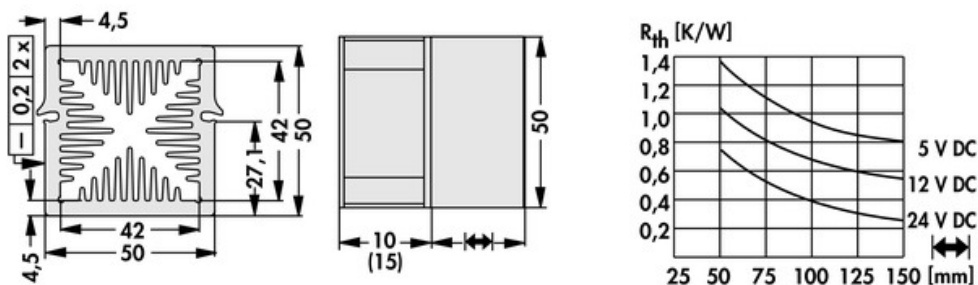

Data sheet Product LAM 5 K 125 12

Cooling aggregates > Miniature cooling aggregates
 50 x 50 mm, with axial fan, integrated clamp

Features

width:	50 mm
height:	50 mm
length:	125 mm
thermal resistance:	1.38 - 0.27 K/W
operating voltage of the fan motor:	<ul style="list-style-type: none"> • 5 V DC • 12 V DC • 24 V DC
surface:	natural colour anodised

Technical Drawing

Fan

Kugelgelagert, 5 V DC

type:	Sepa, ball bearing
dimensions:	50x50x10 mm
tension:	5 V DC
max. air volume:	10 m ³ /h
temperature range:	-10°C... +70°C
speed:	3,400 min ⁻¹
noise level:	17 dB(A)
weight:	19 g
failure rate (L ₁₀):	L ₁₀ < 95,000 h (20°C) MTBF < 280,000 h (20°C)
alarm output:	with

Kugelgelagert, 12 V DC

type:	Sepa, ball bearing
dimensions:	50x50x10 mm
tension:	12 V DC
max. air volume:	14.3 m ³ /h
temperature range:	-10°C... +70°C
speed:	4,800 min ⁻¹
noise level:	22 dB(A)
weight:	19 g
failure rate (L ₁₀):	L ₁₀ < 95,000 h (20°C) MTBF < 280,000 h (20°C)
alarm output:	with

Kugelgelagert, 24 V DC

type:	ebmpapst
dimensions:	50x50x15 mm
tension:	24 V DC
max. air volume:	20 m ³ /h
temperature range:	-20°C... +70°C

speed:	5,000 min⁻¹
noise level:	30 dB(A)
weight:	27 g
failure rate (L ₁₀):	L₁₀ 50,000 h (20°C)