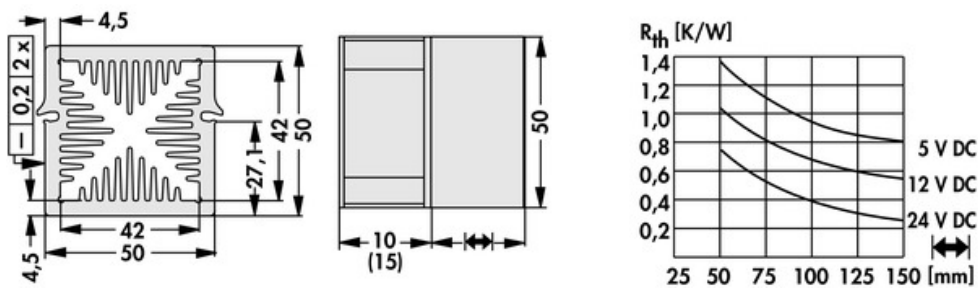

Data sheet Product LAM 5 K 125 12

Cooling aggregates>Miniature cooling aggregates
50 x 50 mm, with axial fan, integrated clamp

Features

width:	50 mm
height:	50 mm
length:	125 mm
thermal resistance:	1.38 - 0.27 K/W
operating voltage of the fan motor:	<ul style="list-style-type: none"> • 5 V DC • 12 V DC • 24 V DC
surface:	natural colour anodised

Technical Drawing

Fan

Kugelgelagert, 5 V DC

type:	Sepa, ball bearing
dimensions:	50x50x10 mm
tension:	5 V DC
max. air volume:	10 m ³ /h
temperature range:	-10°C... +70°C
speed:	3,400 min ⁻¹
noise level:	17 dB(A)
weight:	19 g
failure rate (L ₁₀):	L ₁₀ < 95,000 h (20°C) MTBF < 280,000 h (20°C)
alarm output:	with

Kugelgelagert, 12 V DC

type:	Sepa, ball bearing
dimensions:	50x50x10 mm
tension:	12 V DC
max. air volume:	14.3 m ³ /h
temperature range:	-10°C... +70°C
speed:	4,800 min ⁻¹
noise level:	22 dB(A)
weight:	19 g
failure rate (L ₁₀):	L ₁₀ < 95,000 h (20°C) MTBF < 280,000 h (20°C)
alarm output:	with

Kugelgelagert, 24 V DC

type:	ebmpapst
dimensions:	50x50x15 mm
tension:	24 V DC
max. air volume:	20 m ³ /h
temperature range:	-20°C... +70°C

speed:	5,000 min⁻¹
noise level:	30 dB(A)
weight:	27 g
failure rate (L ₁₀):	L₁₀ 50,000 h (20°C)