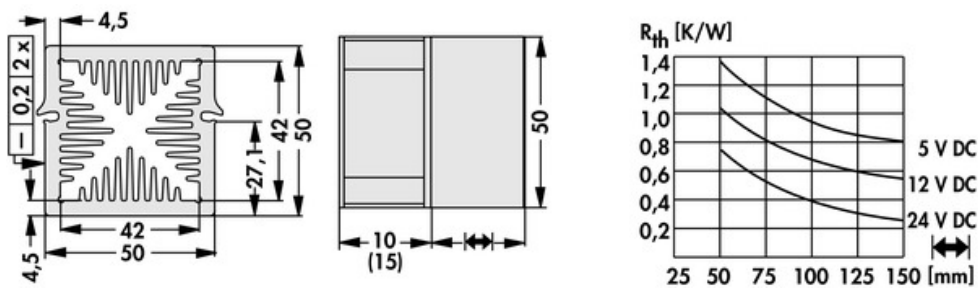

Data sheet Product LAM 5 K 125 5

Cooling aggregates > Miniature cooling aggregates
 50 x 50 mm, with axial fan, integrated clamp

Features

width:	50 mm
height:	50 mm
length:	125 mm
thermal resistance:	1.38 - 0.27 K/W
operating voltage of the fan motor:	<ul style="list-style-type: none"> • 5 V DC • 12 V DC • 24 V DC
surface:	natural colour anodised

Technical Drawing

Fan

Kugelgelagert, 5 V DC

type:	Sepa, ball bearing
dimensions:	50x50x10 mm
tension:	5 V DC
max. air volume:	10 m ³ /h
temperature range:	-10°C... +70°C
speed:	3,400 min ⁻¹
noise level:	17 dB(A)
weight:	19 g
failure rate (L ₁₀):	L ₁₀ < 95,000 h (20°C) MTBF < 280,000 h (20°C)
alarm output:	with

Kugelgelagert, 12 V DC

type:	Sepa, ball bearing
dimensions:	50x50x10 mm
tension:	12 V DC
max. air volume:	14.3 m ³ /h
temperature range:	-10°C... +70°C
speed:	4,800 min ⁻¹
noise level:	22 dB(A)
weight:	19 g
failure rate (L ₁₀):	L ₁₀ < 95,000 h (20°C) MTBF < 280,000 h (20°C)
alarm output:	with

Kugelgelagert, 24 V DC

type:	ebmpapst
dimensions:	50x50x15 mm
tension:	24 V DC
max. air volume:	20 m ³ /h
temperature range:	-20°C... +70°C

speed:	5,000 min⁻¹
noise level:	30 dB(A)
weight:	27 g
failure rate (L ₁₀):	L₁₀ 50,000 h (20°C)